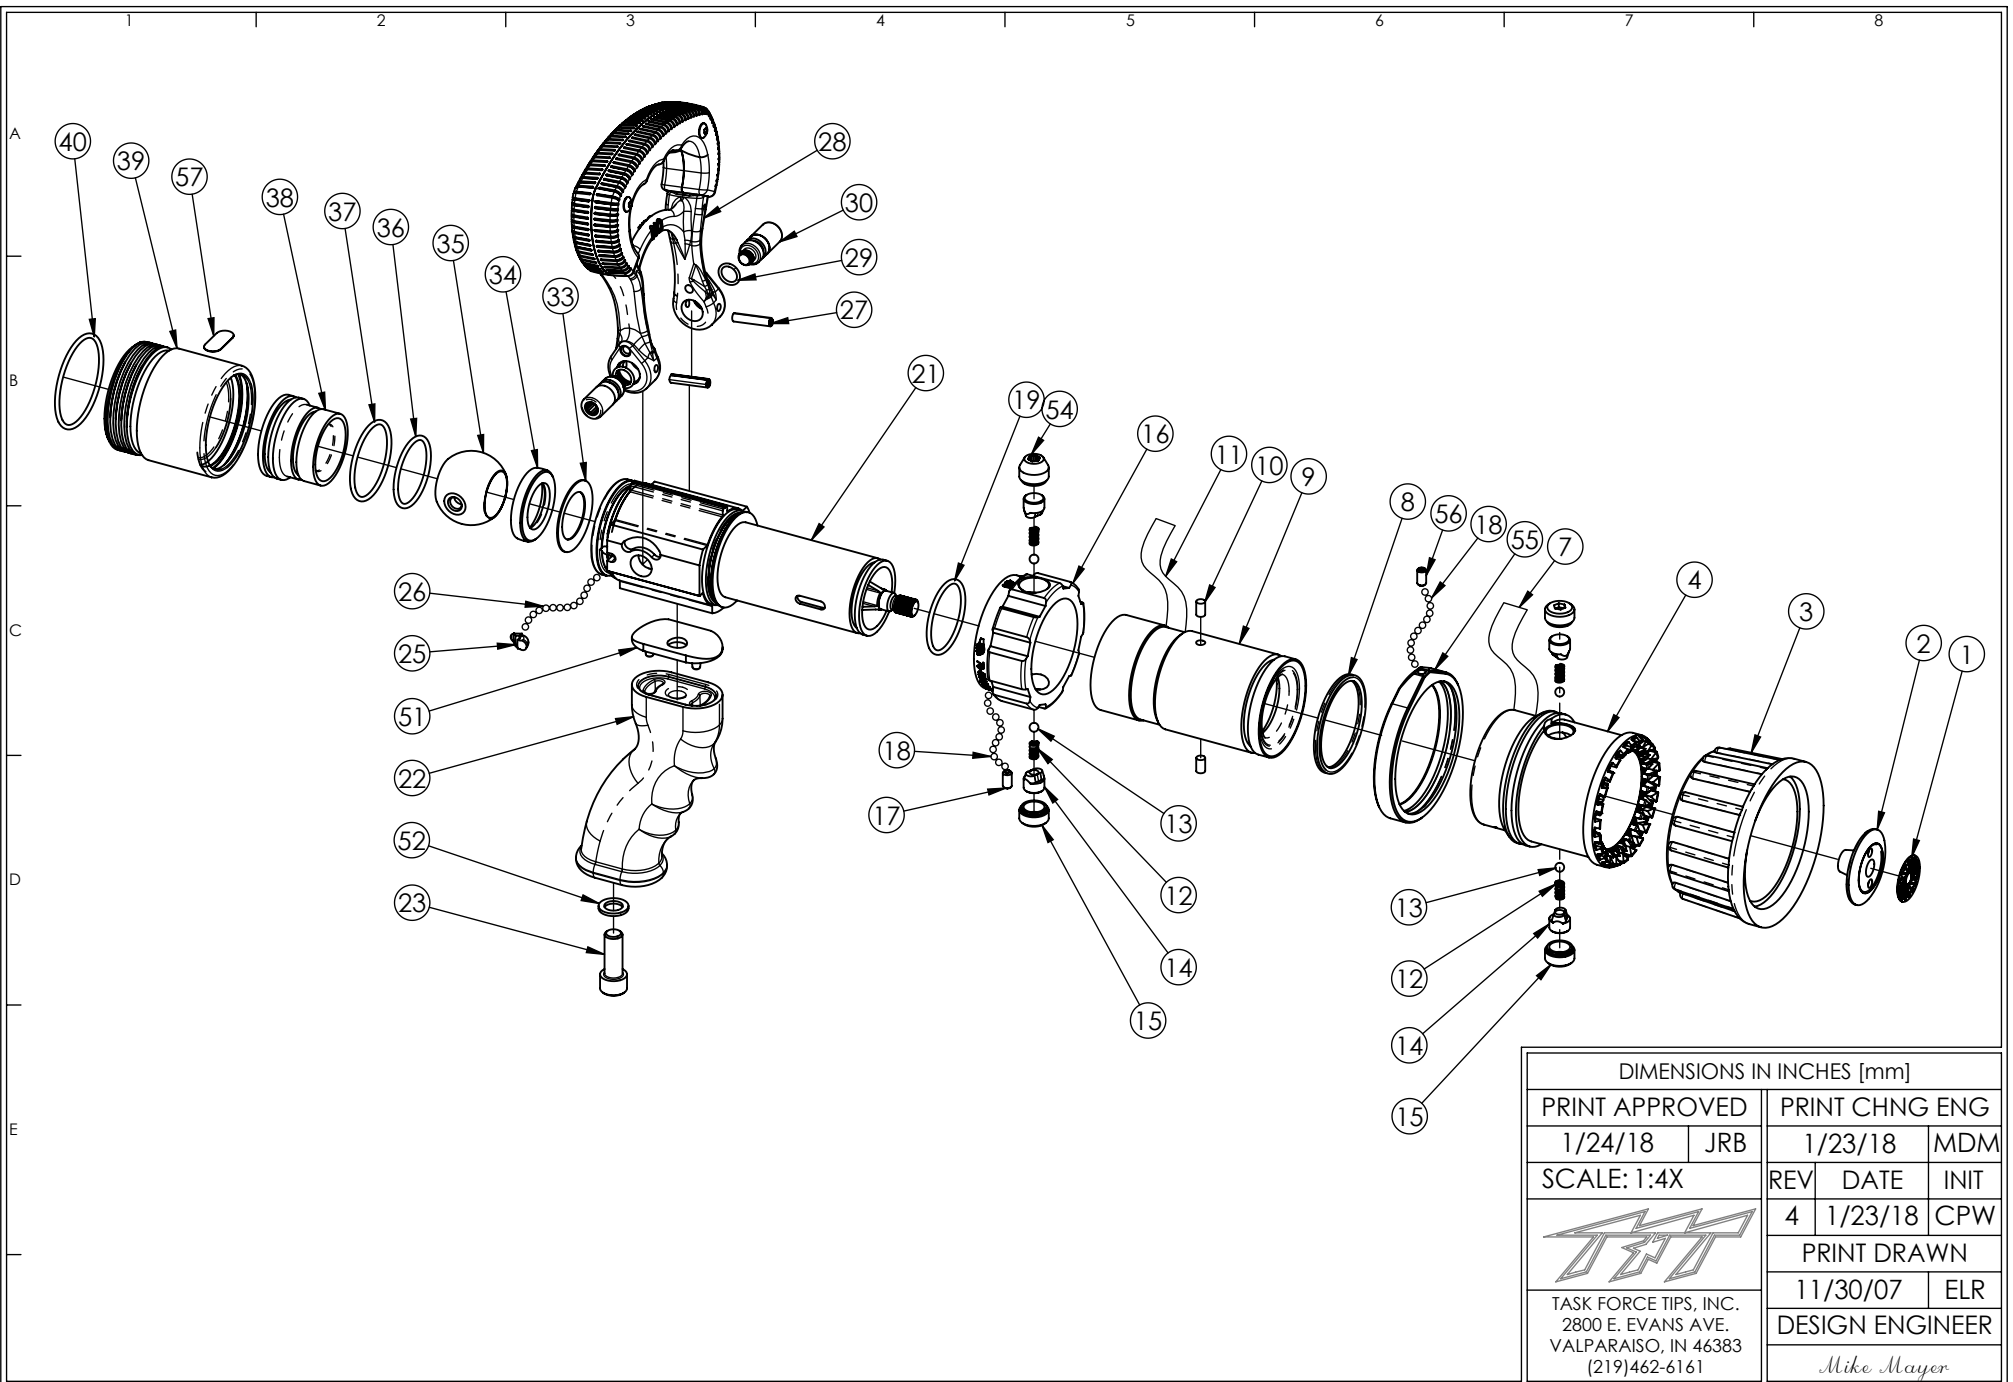

DIMENSIONS IN INCHES [mm]			
PRINT APPROVED		PRINT CHNG ENG	
1/24/18	JRB	1/23/18	MDM
SCALE: HALF		REV	DATE INIT
		4	1/23/18 CPW
 TASK FORCE TIPS, INC. 2800 E. EVANS AVE. VALPARAISO, IN 46383 (219)462-6161		PRINT DRAWN	
		11/30/07	ELR
		DESIGN ENGINEER	
		<i>Mike Mayer</i>	

ITEM: QF400

SHEET
1 of 3

DESCR: QUADRAFOG 400 W/GRIP 2.0" BSP MALE

EXTRA DESCR: 70-400L\MIN @ 6BAR FLASHOVER

DIMENSIONS IN INCHES [mm]			
PRINT APPROVED		PRINT CHNG ENG	
1/24/18	JRB	1/23/18	MDM
SCALE: 1:4X		REV	DATE INIT
		4	1/23/18 CPW
		PRINT DRAWN	
TASK FORCE TIPS, INC. 2800 E. EVANS AVE. VALPARAISO, IN 46383 (219)462-6161		11/30/07	ELR
		DESIGN ENGINEER	
		<i>Mike Mayer</i>	

ITEM: QF400

SHEET
2 of 3

DESCR: QUADRAFOG 400 W/GRIP 2.0" BSP MALE

EXTRA DESCR: 70-400L\MIN @ 6BAR FLASHOVER

TFT_APRLIST.SLDDRT

REF	DESCRIPTION	QTY	ORDER #	REF	DESCRIPTION	QTY	ORDER #
1	DEFLECTOR LABEL	1	FL10	25	PORT PLUG	1	B770
2	DEFLECTOR	1	FT210	26	3/16" S.S. BALL	34	V2120
3	BUMPER	1	FT270	27	SPIROL PIN	2	V1900
4	HEAD	1	FT220	28	SHUTOFF HANDLE SUB	1	FQ860
7	PATTERN LABEL	1	FL200-RED	29	O-RING-012	2	VO-012
8	QUAD-RING-225	1	VOQ-4225	30	TRUNNION	2	F10040
9	NAME LABEL	1	FL244	33	BELLEVILLE WASHER	2	F10090
10	KEY PINS	2	FT252	34	FRONT SEAT	1	F10070
11	GALLONAGE SLEEVE	1	FT244	35	BALL	1	F10030
12	SPRING	4	VM4195	36	O-RING-129	1	VO-129
13	3/16" TORLON BALL	4	V2120-TORLON	37	O-RING-126	1	VO-126
14	V FOLLOWER	4	JT263	38	SLIDING REAR SEAT	1	F10083
15	CUP	3	FT260	39	SWIVEL 2.0"BSP MALE	1	F10015
16	INDEX RING	1	FT234	40	O-RING-134	1	VO-134
17	8-32 X 1/8 SET SCREW	1	VT08-32SS125	51	GRIP SPACER	1	HM693-F
18	1/8" ACETAL BALL	104	VB125AC	52	WASHER	1	VM4901
19	O-RING-127	1	VO-127	54	CUP	1	FT261
21	QUADRAFOG BASE	1	FT202	55	TACTILE RING	1	FT221
22	PISTOL GRIP	1	HM692-BLK	56	10-32 X 3/8 SET SCREW	1	VT10-32SS375
23	3/8-16 X 1 CAP SCREW	1	VT37-16SH1.0	57	YEAR LABEL	1	V1930