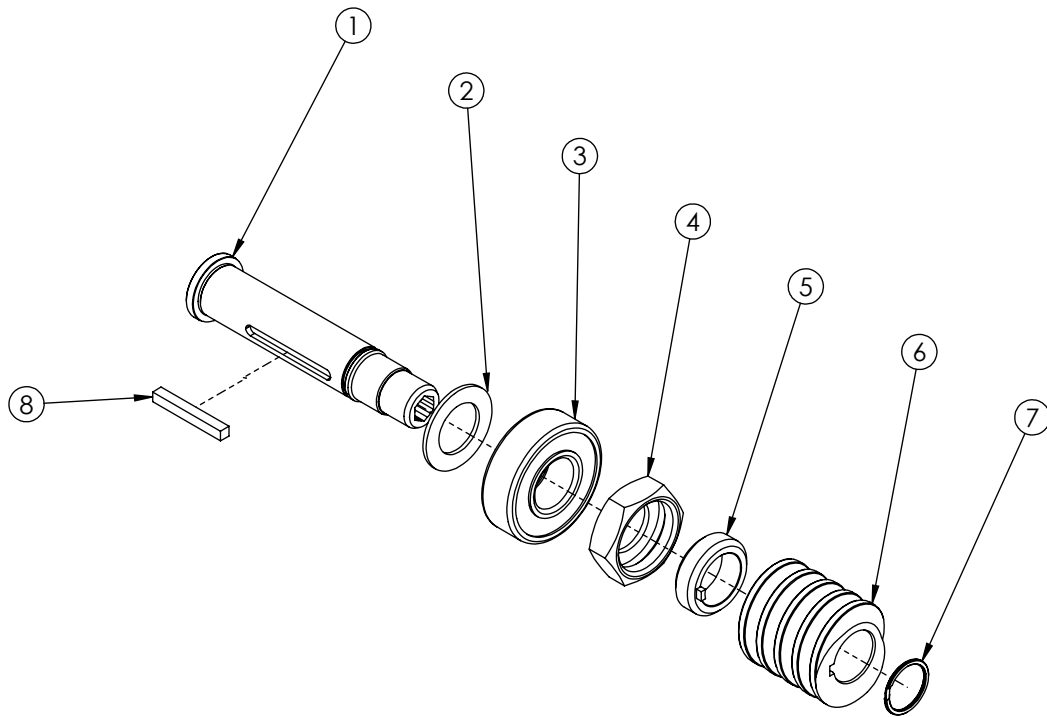

LXY-008

PARTS LIST: EF1 RC MONITOR
SERVICE AND MAINTENANCE

SHEET: 1 of 3
REV: 1
DATE: 1/16/25

TASK FORCE TIPS, LLC.
3701 INNOVATION WAY
VALPARAISO, IN 46383 USA
(219)462-6161

ITEM NO.	DESCRIPTION	QTY.	PART NUMBER
1	CAP	2	Y1161
2	O-RING 215	2	VO-215
3	SNAP RING	2	VR4220
4	DRIVE SHAFT SUBASSEMBLY	2	Y1915
5	MOTOR MOUNT RETAINER SUBASSEMBLY	2	Y1910
6	M4-0.7 X 8MM SOCKET HEAD CAP SCREW	8	VTM4-0.7SH8
7	MOTOR MOUNT	2	Y1164
8	GEAR MOTOR WITH ENCODER	2	Y6000-B
9	GREASE FITTING 1/4-28	2	VT25-28ZERK
10	SOCKET SET SCREW	4	VT3724SS375
11	O-RING 229	2	VO-229
12	EXIT ELBOW SINGLE LEAD	1	Y1311
13	HEX PLUG PG9 WITH ASSEMBLY BY SEALCON	1	Y5248
14	LOWER SECTION	1	Y1110
15	NAME LABEL	1	Y1165
16	WARNING LABEL UNIVERSAL	1	ZB1069
17	CONTROL BOX LABEL	1	Y5703
18	M4-0.7 X 25MM SOCKET HEAD CAP SCREW	5	VTM4R0.7SH25
19	WASHER	5	VW312X162-62
20	ENCLOSURE LID	1	Y1116
21	O-RING 006	5	VO-006
22	O-RING 260	1	VO-260
23	BOARD - SIGNAL AND COMMUNICATION	1	Y5010
24	6-32 X 3/16 SOCKET HEAD CAP SCREW	4	VT06-32SH188
25	WASHER	4	VW312X175-30
26	BOARD - MOTOR CONTROL	1	Y5000
27	CIRCUIT BOARD STANDOFF	2	Y5533
28	10-32 X 1/4 SET SCREW - NYLOK	1	VT10Y32SS250
29	STOP EAR	1	Y1415
30	8-32 X 3/8 SOCKET HEAD CAP SCREW	2	VT08-32SH375
31	BASE 2.5" QC	1	Y1404
32	BUTTON HEAD CAP SCREW	1	VT25-20BH375
33	3/8 LOOP CLAMP	1	Y4655
34	WIRE CLAMP BRACKET	1	Y2135
35	HEX NUT	1	VT25-20NT
36	SMALLEY RING	1	VR4310
37	COUPLING	1	M306
38	GASKET - 2.0" OVER SIZE FOR TORNADO	1	V3140
39	PULL PIN	1	XX340
40	SPACER	1	Y2319
41	SPRING	1	XX342
42	SPIROL PIN	1	VP125X750H
43	PULL PIN HOUSING	1	X350
44	PULL KNOB	1	XX341
45	SOCKET SET SCREW CUP POINT	4	VT25-20SS312
46	TRAVEL STOP LEFT	1	Y1413
47	RIGID BASE	1	Y1412
48	TRAVEL STOP RIGHT	1	Y1414

ITEM NO.	DESCRIPTION	QTY.	PART NUMBER
1	DRIVE SHAFT	1	Y1160
2	WASHER	1	VW97X595-048
3	BEARING	1	VM4250
4	FEMALE THREADED BUSHING	1	Y2176
5	MALE THREADED BUSHING	1	Y2175
6	12 DP WORM	1	X221
7	SMALLEY RING	1	VR4365
8	KEY; 1/8" X 1.00"	1	X225