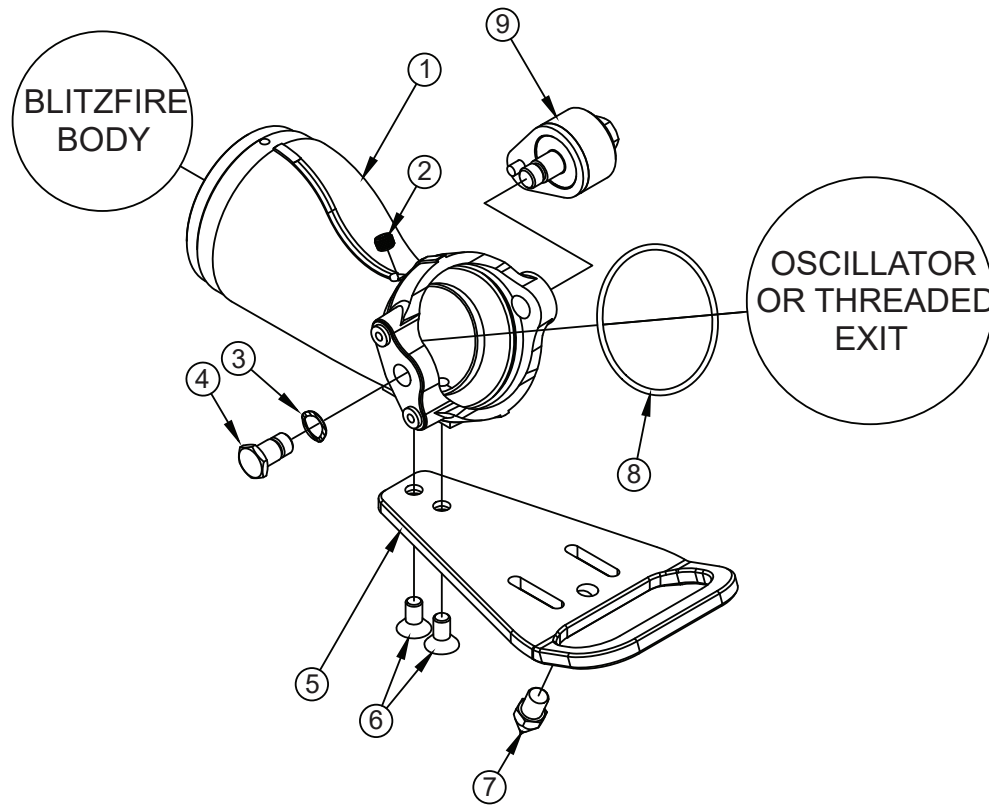

STANDARD BLITZFIRE OUTLET EXPLODED VIEW

STANDARD BLITZFIRE OUTLET PARTS LIST

INDEX	DESCRIPTION	QTY	ITEM #
1	OUTLET	1	XX420
2	1/8 NPT PLUG	1	VFSP1M SS
3	WAVE SPRING WASHER	1	VW740X550-16
4	SWIVEL TRUNNION	1	XX320
5	FRONT LEG	1	XX460
6	3/8-16 X 1/2 FLAT HEAD SOCKET SCREW	2	VT37-16FH750
7	SPIKE	1	X480
8	O-RING-235	1	VO-235
9	RATCHET CLUTCH	1	XX830-KIT