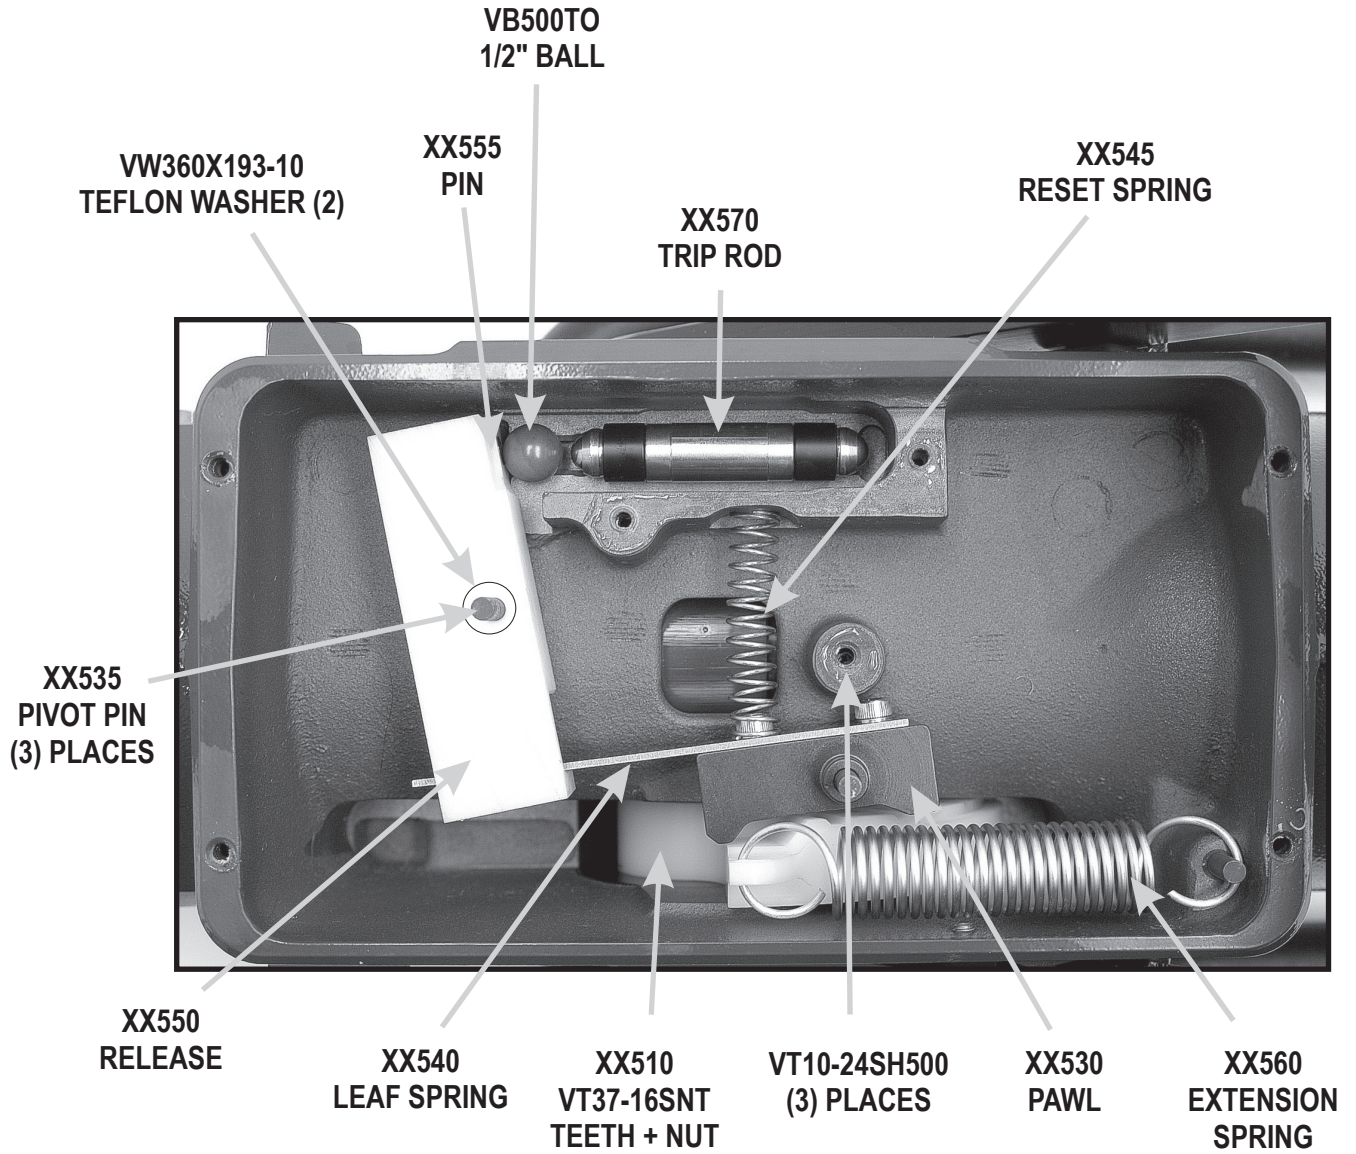

BLITZFIRE MONITOR PARTS LIST

INDEX	DESCRIPTION	QTY	ITEM #
1	GASKET 2.5"	1	V3190
2	1/4-28 X 1/2 SOCKET SET SCREW	1	VT25-28SS500
3	3/16" SS BALL	48	V2120
4	COUPLING 2.5"	1	M307*
5	INLET SWIVEL	1	XX605
6	O-RING-235	2	VO-235
7	COVER PLATE	1	XX205
	COVER PLATE GASKET	1	XX200
8	10-24 1/2 BUTTON HEAD SCREW	4	VT10-24BH500
9	INSTRUCTION LABEL	1	XL670
10	10-24 X 1/4 SOCKET SET SCREW	1	VT10-24SS250
11	QUAD-RING-231	1	VOQ-4231
12	DRAG DISK	1	XX645
13	O-RING-109	2	VO-109
14	1/4-28 X 3/4 BUTTON HEAD CAP SCREW	2	VT25-28BH750
15	WASHER	4	VW500A255-63
16	1/4-28 X 3/8 BUTTON HEAD CAP SCREW	6	VT25-28BH375
17	1/4-20 X 1 BUTTON HEAD SCREW	2	VT25-20BH1.0
18	LEFT HANDLE	1	XX621
19	3/8-16 X 1-1/2 BUTTON HEAD SCREW	2	VT37-16BH1.5
20	HANDLE LABEL	2	XL620
21	LEFT LEG	1	XX470L
22	BODY	1	XX600
	TRIP MECHANISM	1	XX910
23	SWIVEL TRUNNION	4	XX320
24	SQUARE BUSHING	1	XX630
25	CAM PIN	1	XX610
26	O-RING-230 TEFLON	1	VO-230T
27	DISK	1	XX640
28	3/8-16 X 1.7 BUTTON HEAD SCREW	1	VT37-16BH1.7
29	PULL PIN	1	XX343
30	PULL PIN SPRING	1	XX342

INDEX	DESCRIPTION	QTY	ITEM #
31	PULL PIN HOUSING	1	XX355
32	PULL KNOB	1	XX341
33	1/8 X 3/4 HDP SPIROL PIN	1	VP125X750H
34	HANDLE TOP	1	XX625
35	RIGHT HANDLE	1	XX620
36	DETENT SPRING	4	XX655
37	3/8" TORLON BALL	4	VB375TO
38	LEG RETAINER	2	XX475
39	LEG RETAINER PIN	2	XX476
40	1/4-20 X 1 SOCKET HEAD SCREW	4	VT25-20SH1.0
41	RIGHT LEG	1	XX470R
42	REAR SPIKE	2	X482
43	O-RING-227	2	VO-227
44	SLIDER	1	XX660
45	VALVE PLUG	1	XX590
46	3/8-24 X 1-3/4 SOCKET HEAD SCREW	1	VT37-24SH175
47	PLUG SUPPORT	1	XX594
48	LOCKING SLEEVE	1	XX571
49	O-RING-241	1	VO-241
50	WAVE SPRING WASHER	4	VW740X550-16
51	5/16-18 X 1/4 SOCKET SET SCREW	2	VT31-18SS250
52	EXIT 2.5"	1	XX310*
53	O-RING-146	1	VO-146
54	STREAM STRAIGHTENER INSERT	1	XXL406
55	SLOW CLOSE DISC	1	XX646
A	BLITZFIRE OUTLET	1	SEE SECTION 10.3
B	HIGH ELEVATION BLITZFIRE OUTLET	1	SEE SECTION 10.4
C	OSCILLATOR	1	SEE SECTION 10.5

* - CONSULT FACTORY FOR SPECIAL THREADS

SAFETY MECHANISM ASSEMBLY VIEW

NOT SHOWN: XX520 RETAINER PLATE
VP188X.38HDP SPIRAL PIN