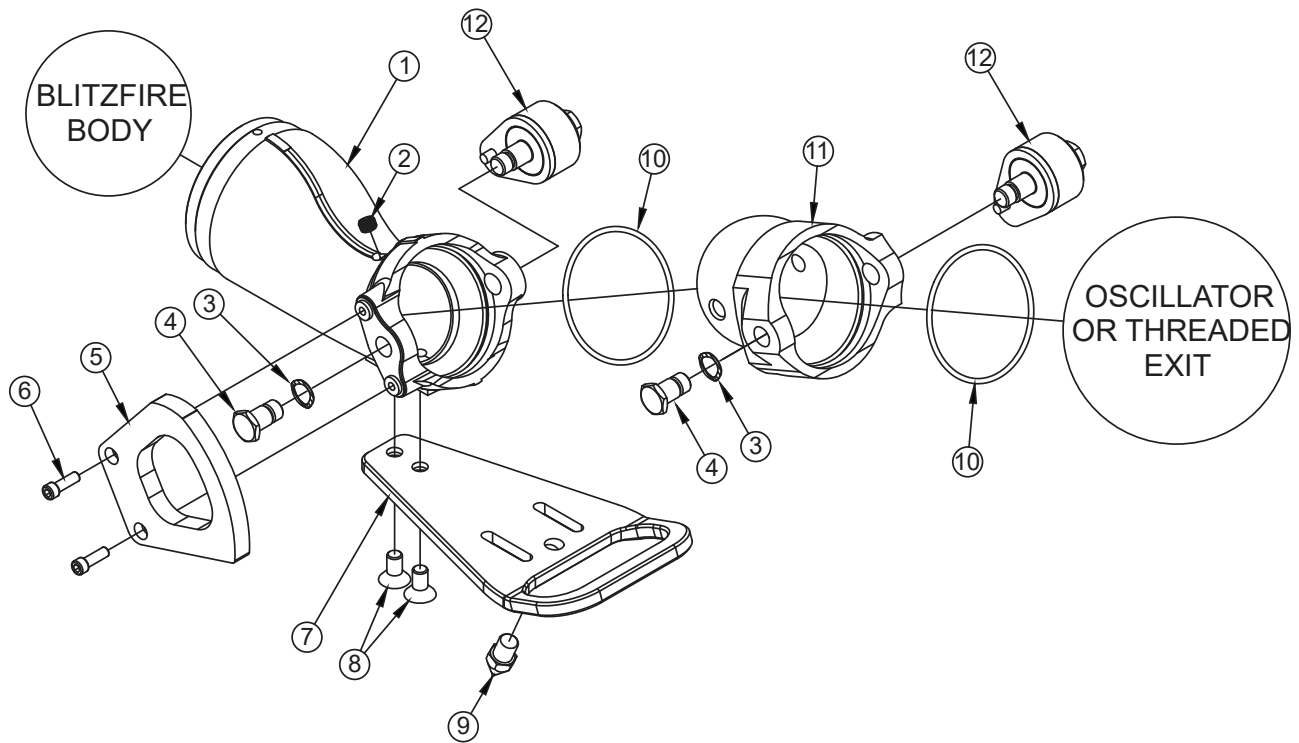

HIGH ELEVATION BLITZFIRE OUTLET EXPLODED VIEW

HIGH ELEVATION BLITZFIRE OUTLET PARTS LIST

INDEX	DESCRIPTION	QTY	ITEM #
1	OUTLET	1	XX420
2	1/8 NPT PLUG	1	VFSP1M SS
3	WAVE SPRING WASHER	2	VW740X550-16
4	SWIVEL TRUNNION	2	XX320
5	CAM	1	XX322
6	1/4-20 X 1 SOCKET HEAD SCREW	4	VT25-20SH1.0
7	FRONT LEG	1	XX460
8	3/8-16 X 1/2 FLAT HEAD SOCKET SCREW	2	VT37-16FH750
9	SPIKE	1	X480
10	O-RING-235	3	VO-235
11	1ST SEGMENT	1	XX306
12	RATCHET CLUTCH	2	XX830-KIT