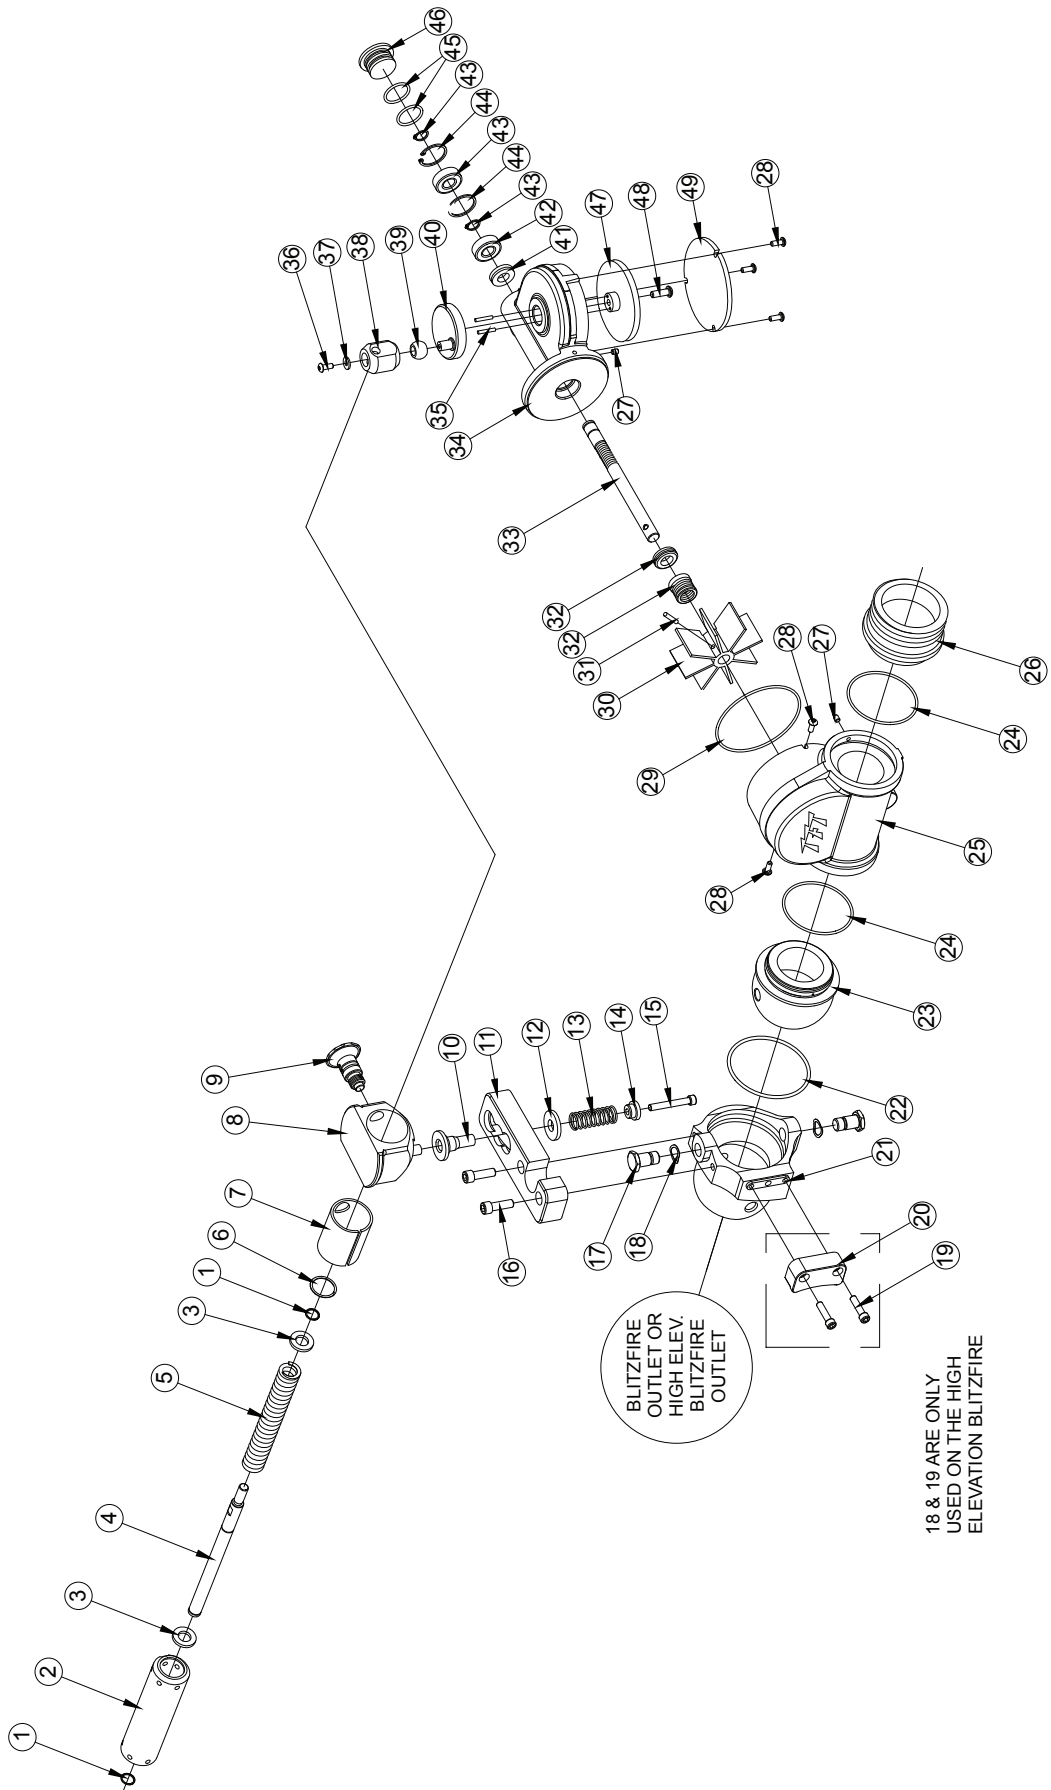

OSCILLATOR EXPLODED VIEW

OSCILLATOR PARTS LIST

INDEX	DESCRIPTION	QTY	ITEM #
1	SMALLEY RING	2	V4280
2	SPRING TUBE	1	XX367
3	WASHER	2	XX364
4	LINK	1	XX363
5	SPRING	1	XX371
6	SMALLEY RING	1	VR4340
7	SPRING TUBE BUSHING	1	XX382
8	SLIDER BLOCK	1	XX368
9	LATCHING PULL PIN SUBASSEMBLY	1	XX935
10	DETENT BUSHING	1	XX376
11	ARM	1	XX061
12	WASHER	1	XX377
13	SPRING	1	C031
14	SPRING RETAINER	1	XX378
15	1/4-20 X 1.75 SOCKET HEAD SCREW	1	VT25-20SH1.7
16	5/16-18 X 1 SOCKET HEAD SCREW	2	VT31-18SH1.0
17	SWIVEL TRUNNION	2	XX320
18	WAVE SPRING WASHER	2	VW740X550-16
19	1/4-20 X 1 SOCKET HEAD SCREW	2	VT25-20SH1.0
20	CAM FOLLOWER	1	XX323
21	2ND SEGMENT	1	XX307
	EXIT SEGMENT		XX305
22	O-RING-235	1	VO-235
23	INLET BALL	1	XX015
24	O-RING-147	2	VO-147
25	WATERWAY	1	XX010
26	EXIT OSC 2.5"	1	XX020*
27	10-32 X 1/4 SOCKET SET SCREW	3	VT10-32SS250
28	10-32 X 1/2 BUTTON HEAD SCREW	5	VT10E32BH500
29	O-RING-153	1	VO-153
30	TURBINE VANES	1	XX025
31	5/32 X 7/8 HDP SPIROL PIN	1	V1900
32	TURBINE SEAL	1	XX032
33	WORM AND SHAFT	1	XX030
34	GEAR BOX	1	XX005
35	1/8 X 3/4 HDP SPIROL PIN	2	VP125X750H
36	10-32 X 1/2 BHCS - NYLOK PATCH	1	VT10Y32BH500
37	WASHER	1	VW500X203-60
38	OFFSET ROD END	1	XX057
39	SPHERICAL BUSHING	1	XX058
40	CRANK	1	XX362
41	CUP SEAL	1	XX033
42	WORM SHAFT BEARING	2	XX035
43	SNAP RING 1/2" EXTERNAL	2	VR4250
44	SNAP RING 1-1/8 INTERNAL	2	VR4255
45	O-RING-119	2	VO-119
46	SHAFT CAP	1	XX037
47	WORM GEAR	1	XX040
48	1/4-20 X 7/8 SOCKET HEAD SCREW	1	VT25-20SH875
49	COVER	1	XX045
* - CONSULT FACTORY FOR SPECIAL THREADS