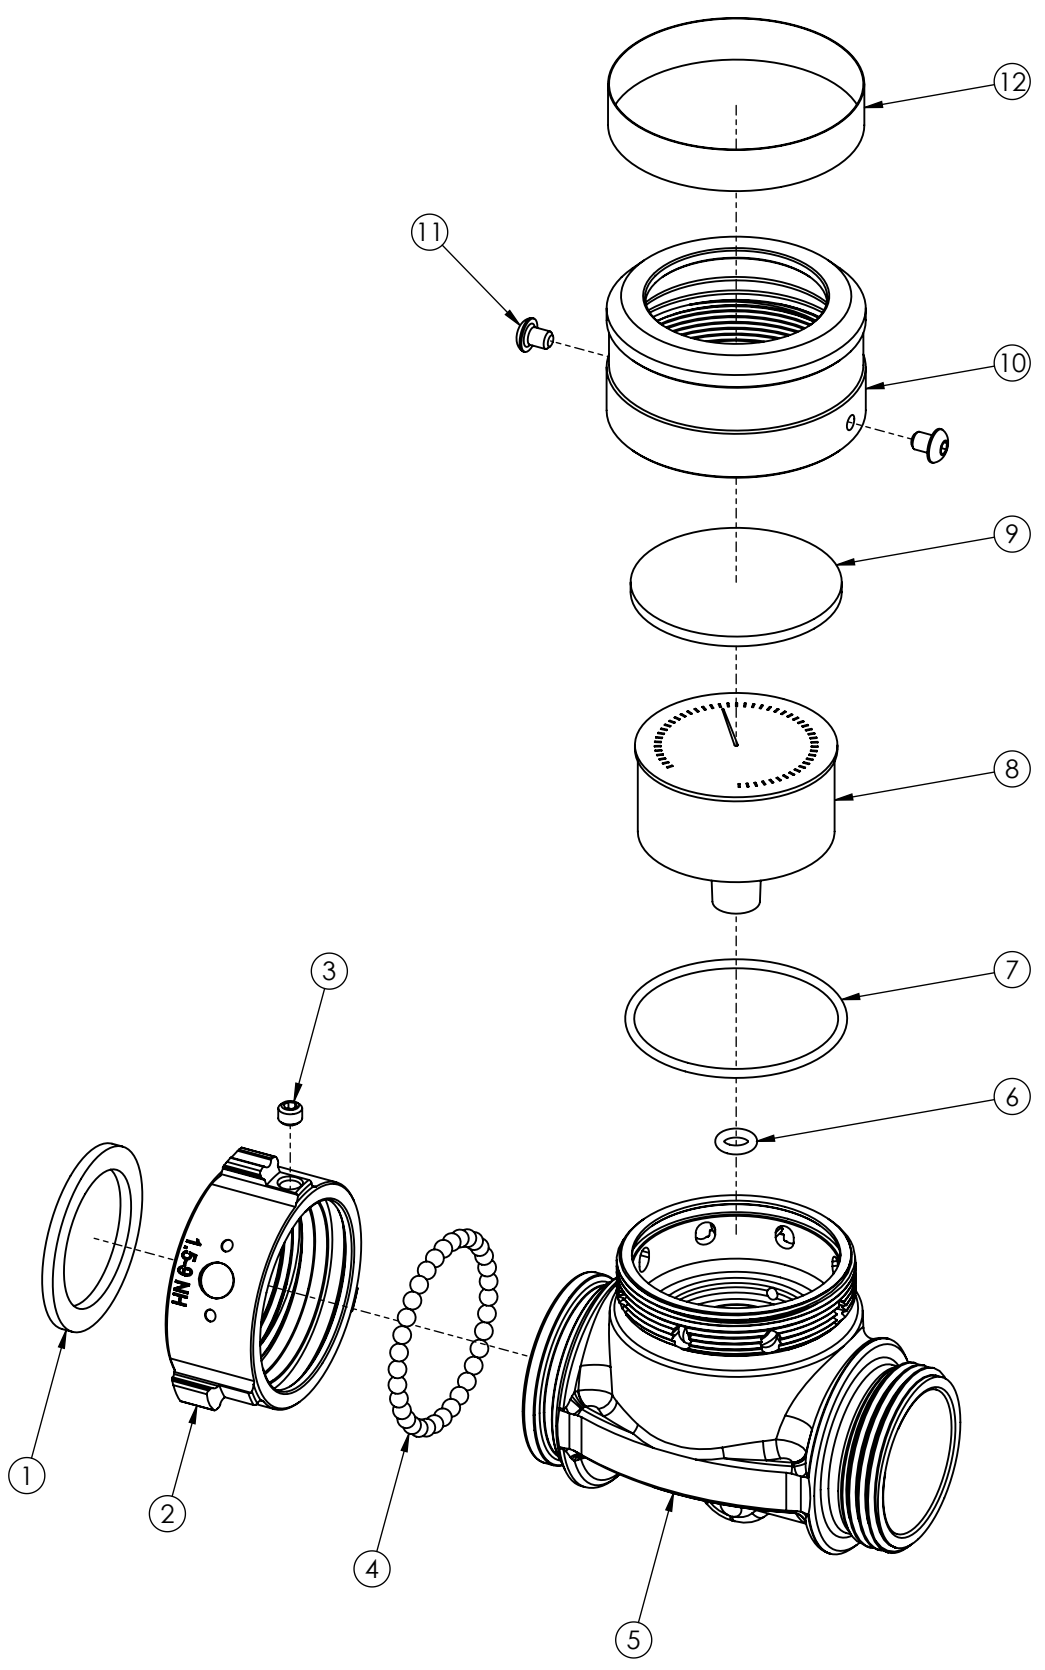

1 2 3 4 5 6

A  
B  
C  
D  
E  
F  
G  
H

LXF-003

PARTS LIST: LINE PRESSURE GAUGE 0-300PSI
MAINTENANCE AND SERVICE

SHEET: 1 of 2	REV: 0
DATE: 4/14/22	

**TFT** TASK FORCE TIPS, LLC.  
3701 INNOVATION WAY  
VALPARAISO, IN 46383 USA  
(219)462-6161

ITEM NO.	PART NUMBER	DESCRIPTION	QTY.
1	V3130	GASKET - 1.5" HOSE COUPLING	1
2	A4797*	COUPLING 1.5"F ROCKERLUG	1
3	VT25-28SS187	1/4-28 X 3/16 SOCKET SET SCREW CUP POINT	1
4	V2120(34)	3/16" BALL - 302 STAINLESS STEEL	34
5	F150	1.5" IN-LINE GAUGE BODY	1
6	VO-108	O-RING 108	1
7	VO-138	O-RING 138	1
8	F168	PRESSURE GAUGE: 300 PSI/21 BAR	1
9	F163	GAUGE LENS	1
10	F161	1.5" IN-LINE GAUGE COVER	1
11	VT10-32BH250	10-32 X 1/4 BUTTON HEAD CAP SCREW	2
12	F161L300	NAME LABEL: 1.5" IN-LINE 300 PSI GAUGE	1

LXF-003

PARTS LIST: LINE PRESSURE GAUGE 0-300PSI
MAINTENANCE AND SERVICE

SHEET: 2 of 2	REV: 0
DATE: 4/14/22	