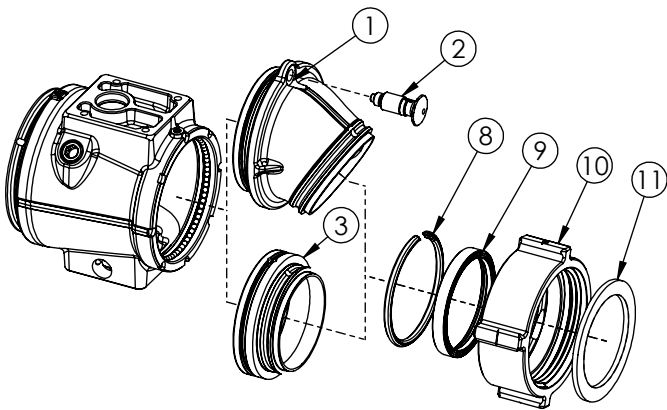

AP/AQ SERIES - FEMALE HOSE THREADS ROCKER LUG

ITEM NO.	DESCRIPTION	QTY.	3.5"	4.0"	4.5"	5.0"
3	MATE / SPOUT	1	A1055	A1055	A1055	A1055
8	PLASTIC STRIP	1	A1292	A1291	A1291	A1291
9	CUP SEAL	1	A1597	-	-	A1596
10	COUPLING	1	A4655N	A4662N	A4667N	A4670N
11	GASKET	1	V3196	V3198	V3210	V3220
-	NFS RING / O-RING	1	-	A4561/ VO-248	A4566/ VO-248	-
-	MATE	1	A4730	-	-	-
-	PLASTIC STRIP	1	A1291	-	-	-
-	CUP SEAL	1	A1596	-	-	-
-	BALL	1	VB.437	-	-	-