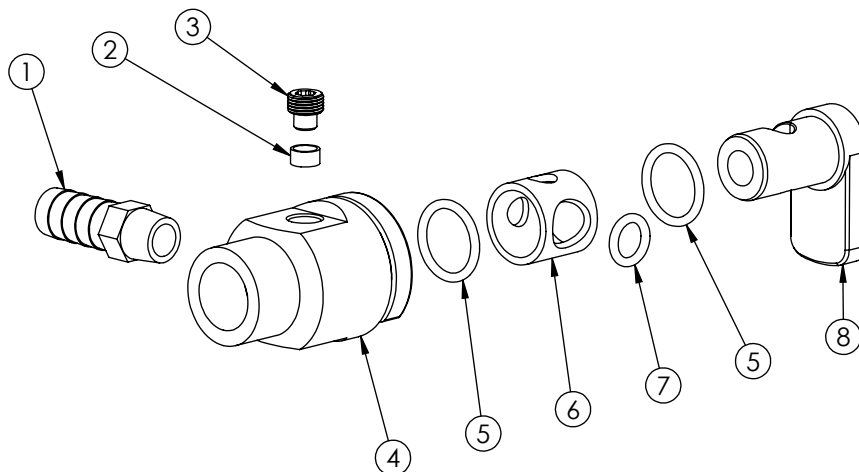

**PARALLEL DRIVE GEARBOX SUBASSEMBLY**

ITEM NO.	PART NUMBER	DESCRIPTION	QTY.
1	A1512	KNOB	1
2	AY342*	FOLDING HANDLE LABEL	1
3	VT25-20BH500	1/4-20 X 1/2 BUTTON HEAD CAP SCREW	2
4	VT10-32BH375	10-32 X 3/8 BUTTON HEAD SCREW	1
5	VW500X203-60	WASHER	1
6	A1558	POSITION INDICATOR	1
7	A1550L	BIV NAME LABEL	1
8	A1550	GEARBOX	1
9	VO-206	O-RING 206	1
10	A1557	INDICATOR GEAR	1
11	A1555	DRIVE SHAFT	1
12	AY307	NYLON BUSHING	1
13	A1548	GEAR BUSHING	1
14	A1554	DOUBLE GEAR	1
15	A1549	BUSHING	1
16	A1553	INNER TRUNNION	1
17	VO-214	O-RING 214	1
18	VO-154	O-RING-154	1
19	A1551	SUBPLATE	1
20	VT25-20SH750	1/4-20 X 3/4 SOCKET HEAD SCAP SCREW	1
21	A1559	CRANK BUSHING	1
22	VW812X406-65	WASHER	1
23	A1547	CRANK BUSHING	1
24	VT37-16BH1.5	3/8-16 X 1-1/2 BUTTON HEAD CAP SCREW	1
25	VO-116	O-RING 116	1
26	A1556	ACETAL WASHER	1
27	VP312X50	DOWEL PIN 3/8" DIA X 1/2"	2
28	VO-028	O-RING 028	1
29	A1552	INNER BUSHING	1

LXA-017

PARTS LIST: JUMBO BALL INTAKE VALVE  
 MAINTENANCE AND SERVICE

SHEET: 8 of 9  
 REV: 0  
 DATE:

TASK FORCE TIPS, LLC.  
 3701 INNOVATION WAY  
 VALPARAISO, IN 46383 USA  
 (219)462-6161

**AIR VENT/DRAIN**

ITEM NO.	PART NUMBER	DESCRIPTION	QTY.
1	XX329	1/2" BARB X 1/4"NPTM NIPPLE	1
2	U251	FOLLOWER	1
3	H515	3/8-24 X 3/8 DOG POINT	1
4	A1543	DRAIN HOUSING	1
5	VO-115	O-RING 115	2
6	A1541	DRAIN SLEEVE	1
7	VO-110	O-RING 110	1
8	A1542	DRAIN LEVER	1