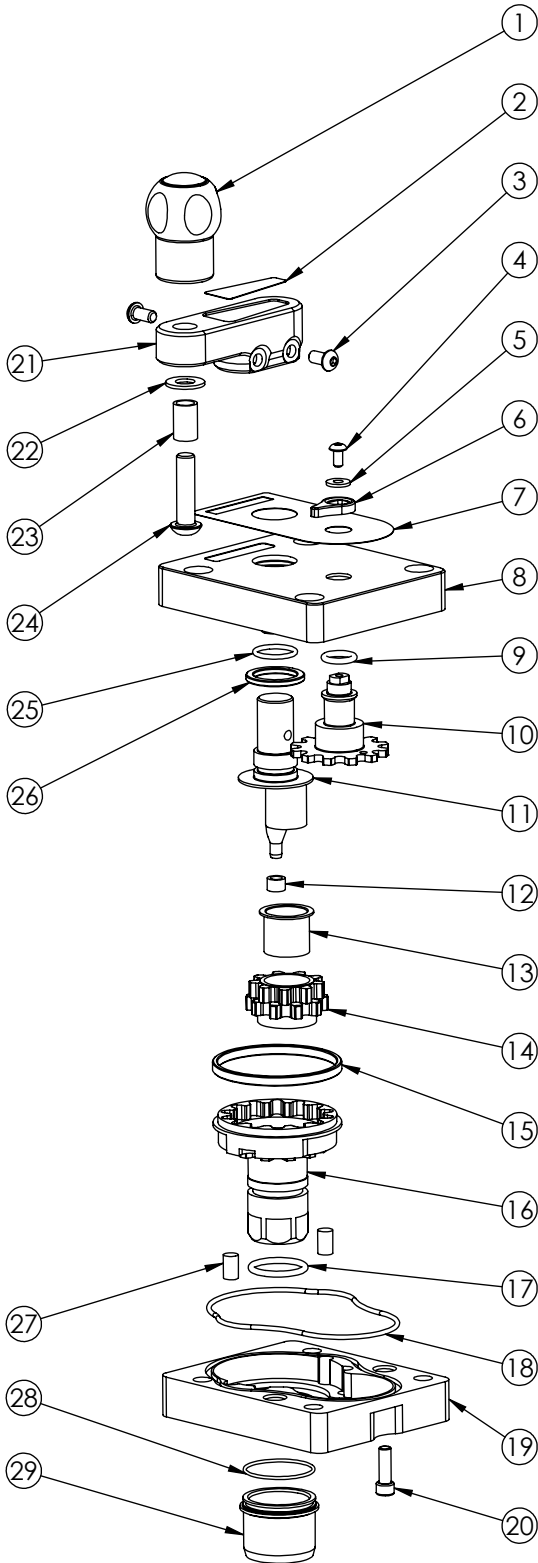

PARALLEL DRIVE GEARBOX SUBASSEMBLY

ITEM NO.	PART NUMBER	DESCRIPTION	QTY.
1	A1512	KNOB	1
2	AY342*	FOLDING HANDLE LABEL	1
3	VT25-20BH500	1/4-20 X 1/2 BUTTON HEAD CAP SCREW	2
4	VT10-32BH375	10-32 X 3/8 BUTTON HEAD SCREW	1
5	VW500X203-60	WASHER	1
6	A1558	POSITION INDICATOR	1
7	A1550L	BIV NAME LABEL	1
8	A1550	GEARBOX	1
9	VO-206	O-RING 206	1
10	A1557	INDICATOR GEAR	1
11	A1555	DRIVE SHAFT	1
12	AY307	NYLON BUSHING	1
13	A1548	GEAR BUSHING	1
14	A1554	DOUBLE GEAR	1
15	A1549	BUSHING	1
16	A1553	INNER TRUNNION	1
17	VO-214	O-RING 214	1
18	VO-154	O-RING-154	1
19	A1551	SUBPLATE	1
20	VT25-20SH750	1/4-20 X 3/4 SOCKET HEAD SCAP SCREW	1
21	A1559	CRANK BUSHING	1
22	VW812X406-65	WASHER	1
23	A1547	CRANK BUSHING	1
24	VT37-16BH1.5	3/8-16 X 1-1/2 BUTTON HEAD CAP SCREW	1
25	VO-116	O-RING 116	1
26	A1556	ACETAL WASHER	1
27	VP312X50	DOWEL PIN 3/8" DIA X 1/2"	2
28	VO-028	O-RING 028	1
29	A1552	INNER BUSHING	1

LXA-017

PARTS LIST: JUMBO BALL INTAKE VALVE
MAINTENANCE AND SERVICE

SHEET: 8 of 9
REV: 0
DATE:

TASK FORCE TIPS, LLC.
3701 INNOVATION WAY
VALPARAISO, IN 46383 USA
(219)462-6161