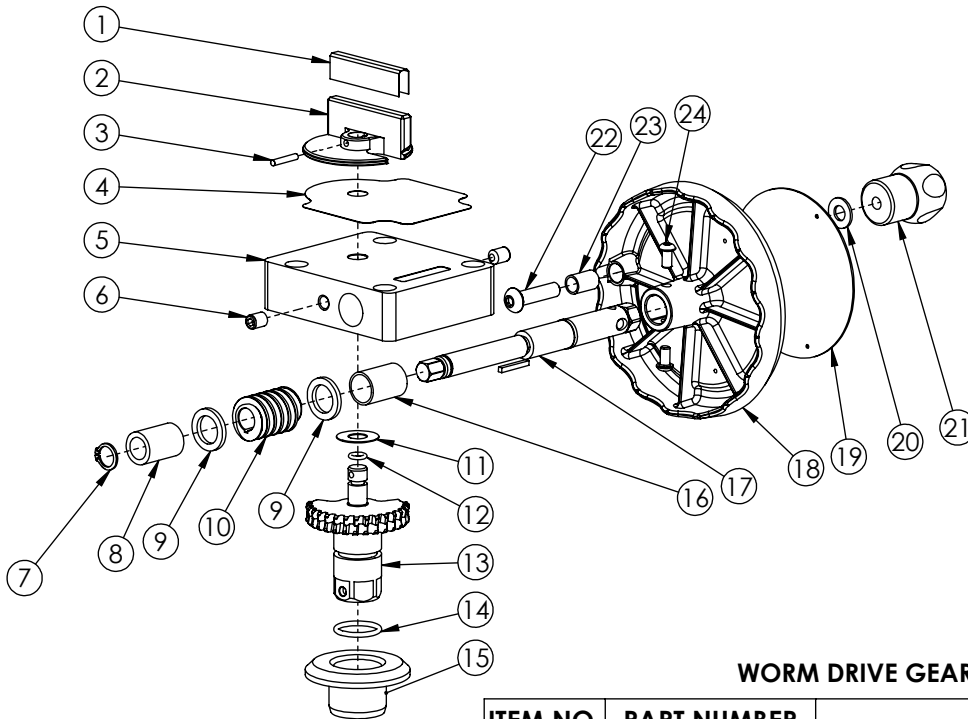

### AX/AZ SERIES - STORZ

ITEM NO.	DESCRIPTION	QTY.	4.0"	4.5"	5.0"
1	ELBOW	1	A1054	A1054	A1091
2	PULL PIN ASSEMBLY	1	A1615	A1615	A1615
15	PLASTIC STRIP	1	A1292	A1291	A1293
16	CUP SEAL	1	A1597	A1596	A1594
17	LOCK-OUT SCREW	1	A1294	A1294	A1294
18	COUPLING	1	A4124	A4125	A4277
-	MATE	1	A4730	-	-
-	PLASTIC STRIP	1	A1291	-	-
-	CUP SEAL	1	A1596	-	-
-	BALL	1	VB.437	-	-

### AP/AQ SERIES - STORZ

ITEM NO.	DESCRIPTION	QTY.	4.0"	4.5"	5.0"
3	MATE	1	A1055	A1055	A1093
15	PLASTIC STRIP	1	A1292	A1291	A1293
16	CUP SEAL	1	A1597	A1596	A1594
17	LOCK-OUT SCREW	1	A1294	A1294	-
18	COUPLING	1	A4124	A4125	A4277
-	MATE	1	A4730	-	-
-	PLASTIC STRIP	1	A1291	-	-
-	CUP SEAL	1	A1596	-	-
-	BALL	1	VB.437	-	VB.437

LXA-017

PARTS LIST: JUMBO BALL INTAKE VALVE  
MAINTENANCE AND SERVICE

SHEET:  
6 of 9

REV:0

DATE:

TASK FORCE TIPS, LLC.  
3701 INNOVATION WAY  
VALPARAISO, IN 46383 USA  
(219)462-6161

**WORM DRIVE GEARBOX SUBASSEMBLY**

ITEM NO.	PART NUMBER	DESCRIPTION	QTY.
1	A1524	POSITION INDICATOR LABEL	1
2	A1523	POSITION INDICATOR WITH FLAG	1
3	V1900	SPIROL PIN	1
4	A1301	LABEL BALL INTAKE GEARBOX	1
5	A1506	GEARBOX	1
6	VT37-16SS500	SOCKET SET SCREW	2
7	VR4275	RETAINING RING 15MM EXTERNAL	1
8	A1525	SMALL BUSHING	1
9	A1530	THIN WASHER	2
10	X220	12 DP WORM	1
11	A1502	GEAR THRUST WASHER	1
12	VO-109	O-RING-109 5/16 ID 3/32 C/S	1
13	A1501	INTEGRAL WORM GEAR & TRUNNION	1
14	VO-214	O-RING 214	1
15	A1511	GEAR SPACER	1
16	A1526	SMALL BUSHING	1
17	A1510	CRANK SHAFT	1
18	X281	HANDWHEEL	1
19	A1306	HANDWHEEL LABEL	1
20	VW812X406-65	WASHER	1
21	A1512	KNOB	1
22	VT37-16BH1.5	3/8-16 X 1-1/2 BUTTON HEAD CAP SCREW	1
23	A1513	CRANK BUSHING	1
24	VT25-20BH500	1/4-20 X 1/2 BUTTON HEAD CAP SCREW	2