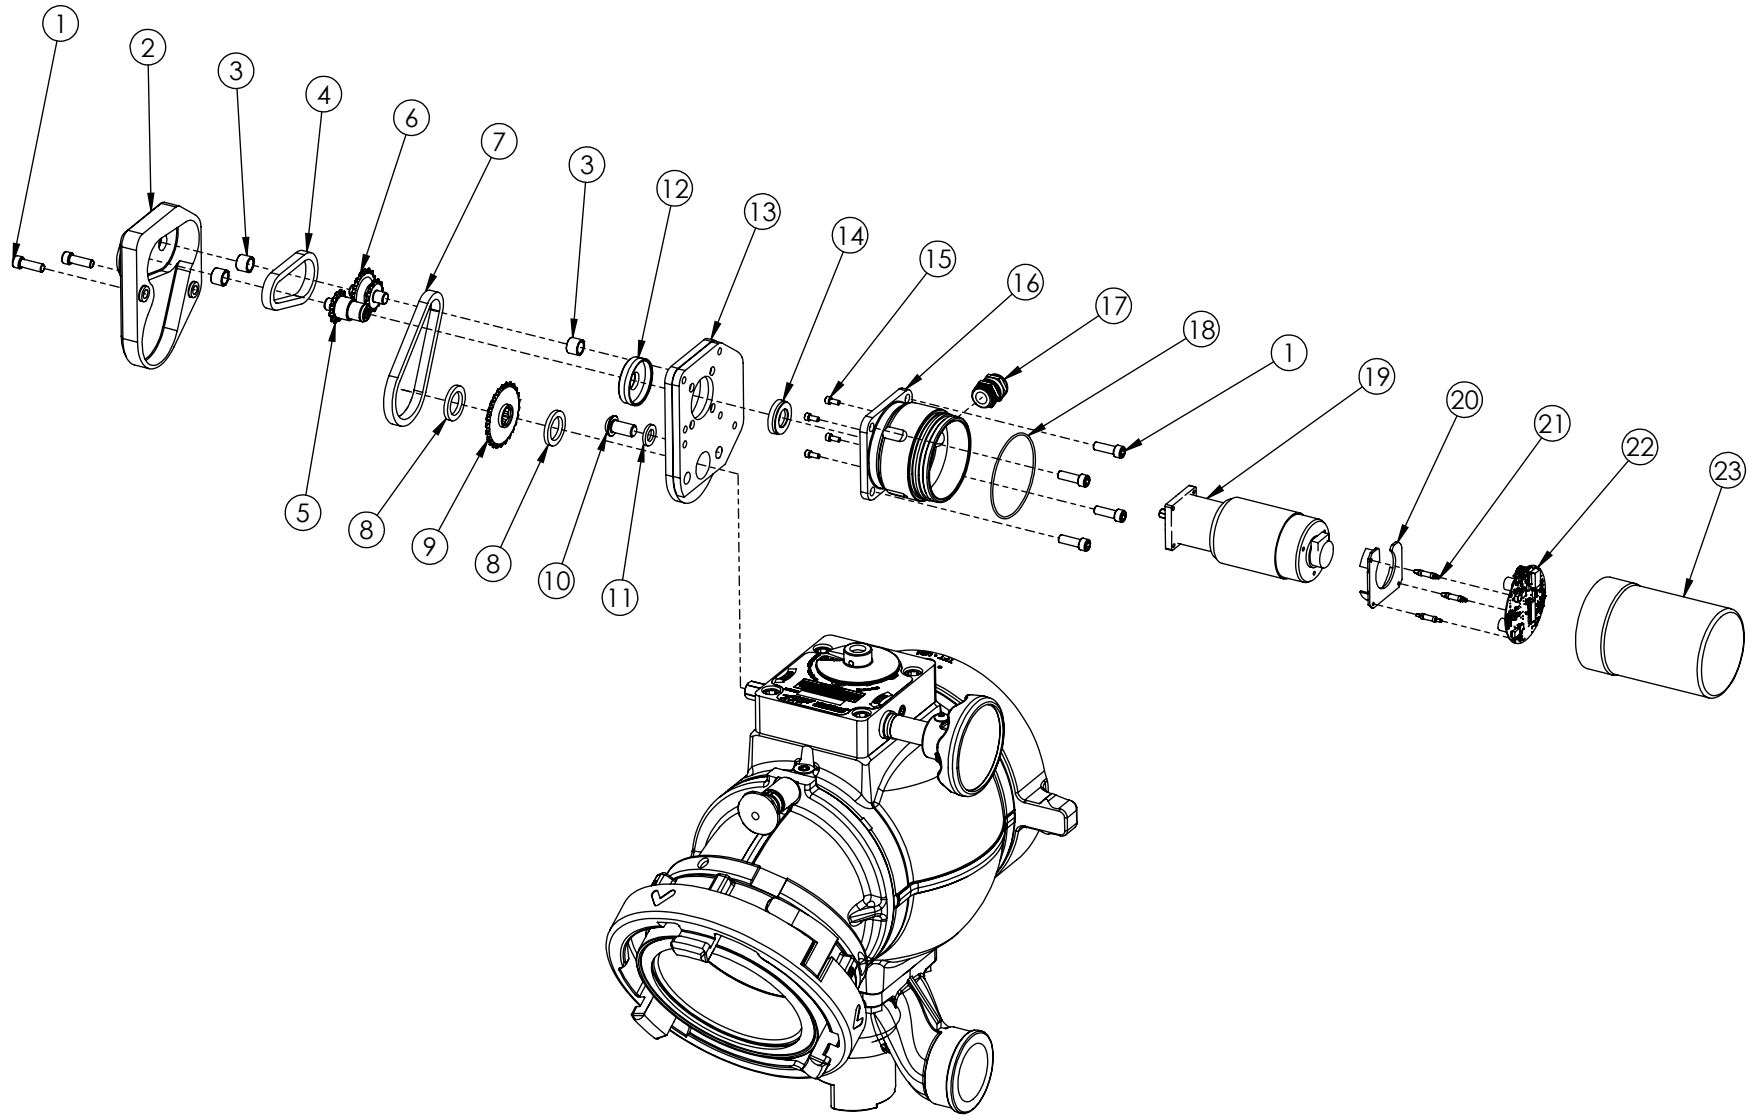

JUMBO BALL INTAKE VALVE RC - MOTOR ASSEMBLY

A
B
C
D
E
F

LXA-017

PARTS LIST: JUMBO BALL INTAKE VALVE	
MAINTENANCE AND SERVICE	

SHEET: 3 of 9	REV: 0
DATE:	

TASK FORCE TIPS, LLC.
3701 INNOVATION WAY
VALPARAISO, IN 46383 USA
(219)462-6161