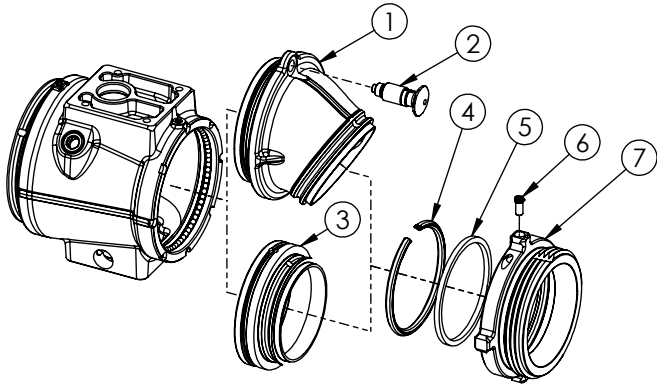

**JUMBO BALL INTAKE VALVE RC - MOTOR ASSEMBLY**

ITEM NO.	PART NUMBER	DESCRIPTION	QTY.
1	VT25-20SH750	1/4-20 X 3/4 SOCKET HEAD CAP SCREW	6
2	A1565	COVER	1
3	X252	BUSHING NYLON	3
4	A1569-28	28 LINK ROLLER CHAIN S.S.	1
5	A1566	12 T SPROCKET	1
6	A1567	DOUBLE SPROCKET 12/18 T	1
7	A1569-40	40 LINK ROLLER CHAIN S.S.	1
8	A1530	THIN WASHER	4
9	A1568	25 T SPROCKET	1
10	VT37-16BH-750	BUTTON HEAD CAP SCREW	1
11	VW375SSLOCK	LOCK WASHER 3/8" STAINLESS	1
12	X256	BUSHING MOTOR	1
13	A1564	REDUCER HOUSING	1
14	Y4620	CUP SEAL 1.0625 X .5625 X 1/4	1
15	VT06S32SH312	6-32 X 5/16 SHCS WITH SILICONE HEAD SEAL	4
16	Y4615	MOTOR SOCKET	1
17	Y5205	STRAIN RELIEF PG11	1
18	VO-038	O-RING 038	1
19	Y4600-KIT	GEAR MOTOR W/CRIMPED TERMINALS	1
20	Y4643	MOTOR BOARD SUPPORT	1
21	Y5538	CIRCUIT BOARD STANDOFF	3
22	A5825	BOARD - VALVE MOTOR CONTROL	1
23	Y4641	MOTOR ENCLOSURE	1

E

F

G

H

**AX/AZ SERIES - MALE HOSE THREADS**

ITEM NO.	DESCRIPTION	QTY.	4.0"	4.5"	5.0"	6.0"
1	ELBOW	1	A1054	A1054	A1054	A1091
2	PULL PIN ASSEMBLY	1	A1615	A1615	A1615	A1615
4	PLASTIC STRIP	1	A1291	A1291	A1291	A1293
5	CUP SEAL	1	A1596	A1596	A1596	A1594
6	LOCK-OUT SCREW	1	A1294	A1294	A1294	A1294
7	SPOUT	1	A4620N	A4625N	A4630N	A4640N

**AP/AQ SERIES - MALE HOSE THREADS**

ITEM NO.	DESCRIPTION	QTY.	4.0"	4.5"	5.0"	6.0"
3	MATE	1	A1055	A1055	A4631N	A4641N
4	PLASTIC STRIP	1	A1291	A1291	-	-
5	CUP SEAL	1	A1596	A1596	-	-
6	LOCK-OUT SCREW	1	A1294	A1294	-	-
7	SPOUT	1	A4620N	A4630N	-	-