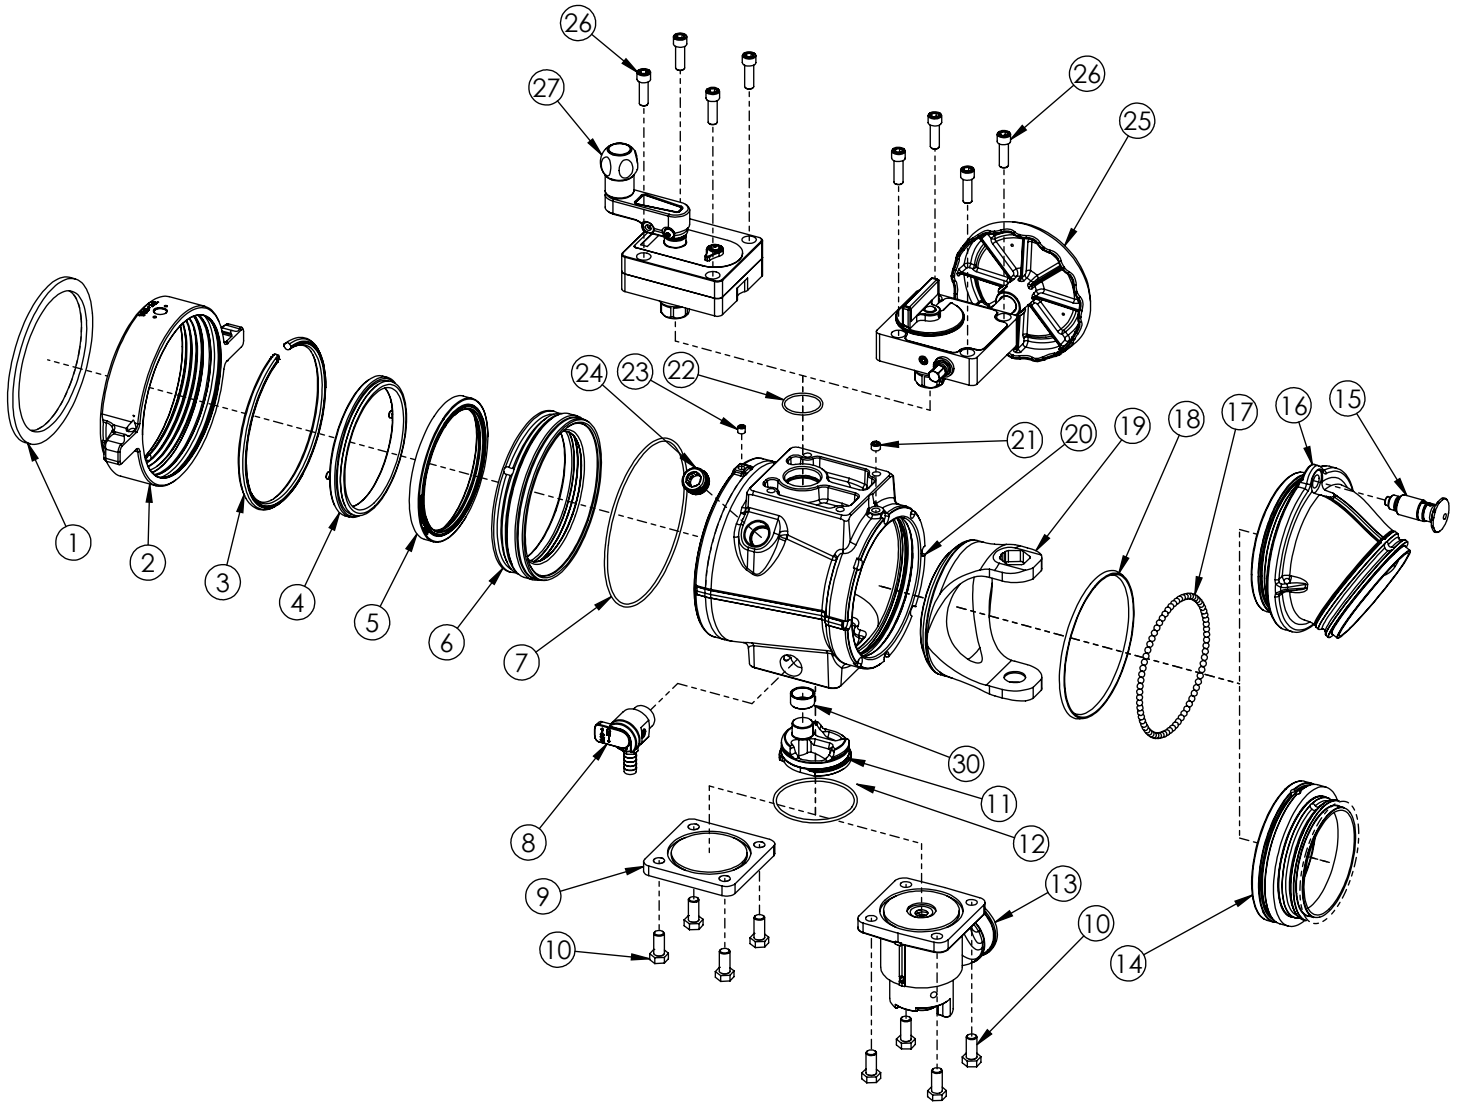

JUMBO BALL INTAKE VALVE - AP, AQ, AX, & AZ SERIES

LXA-017

PARTS LIST: JUMBO BALL INTAKE VALVE  
 MAINTENANCE AND SERVICE

SHEET: 1 of 9  
 REV: 0  
 DATE:

TASK FORCE TIPS, LLC.  
 3701 INNOVATION WAY  
 VALPARAISO, IN 46383 USA  
 (219)462-6161

**JUMBO BALL INTAKE VALVE - AP, AQ, AX, & AZ SERIES**

ITEM NO.	PART NUMBER	DESCRIPTION	QTY.
1	V3240	GASKET - 6.0" HOSE COUPLING	1
2	A1266*	COUPLING SH 6.0"F X PSF7.0-NFS	1
3	A1290	PLASTIC STRIP 7.00"	1
4	A1080	6" SEAL RETAINER	1
5	A1082	VALVE SEAT 5.25" I.D.	1
6	A1084S	6" BACK RING	1
7	VO-262	O-RING 262	1
8	A1621	DRAIN VALVE SUBASSEMBLY	1
9	X631	LDH BLANK CAP	1
10	VT43-14HX1.0	7/16-14 X 1 HEX HEAD BOLT	8
11	A1087A	TRUNNION ALUMINUM	1
12	VO-236	O-RING 236	1
13	A1640	PRESSURE RELIEF VALVE SUBASSEMBLY	1
14	A1055	MATE	1
15	A1616	PULL PIN SUBASSEMBLY	1
16	A1054	ELBOW PM 5"	1
17	V2125	1/4" STAINLESS STEEL BALL	1
18	A1545	CUP SEAL	1
19	A1088A	HALF BALL 8" ALUM NO_DRAIN	1
20	A1086	JUMBO BALL INTAKE BODY	1
21	VT37-16SS312	3/8-16 X 5/16 SOCKET SET SCREW CUP POINT	1
22	VO-128	O-RING 128	1
23	VT31-18SS250	5/16-18 X 1/4 SOCKET SET SCREW CUP POINT	1
24	XG410	3/4"NPTM HEX SOCKET PLUG	1
25	A1630	GEARBOX SUBASSEMBLY	1
26	VT37-16SH1.2	3/8-16 X 1 1/4 SOCKET HEAD CAP SCREW	8
27	A1633	PARALLEL DRIVE GEARBOX SUBASSEMBLY	1
28	VT37-16BH1.5	3/8-16 X 1-1/2 BUTTON HEAD CAP SCREW	2
29	VT25-20BH500	1/4-20 X 1/2 BUTTON HEAD CAP SCREW	2
30	A2094	BUSHING HALF BALL TRUNNION	1