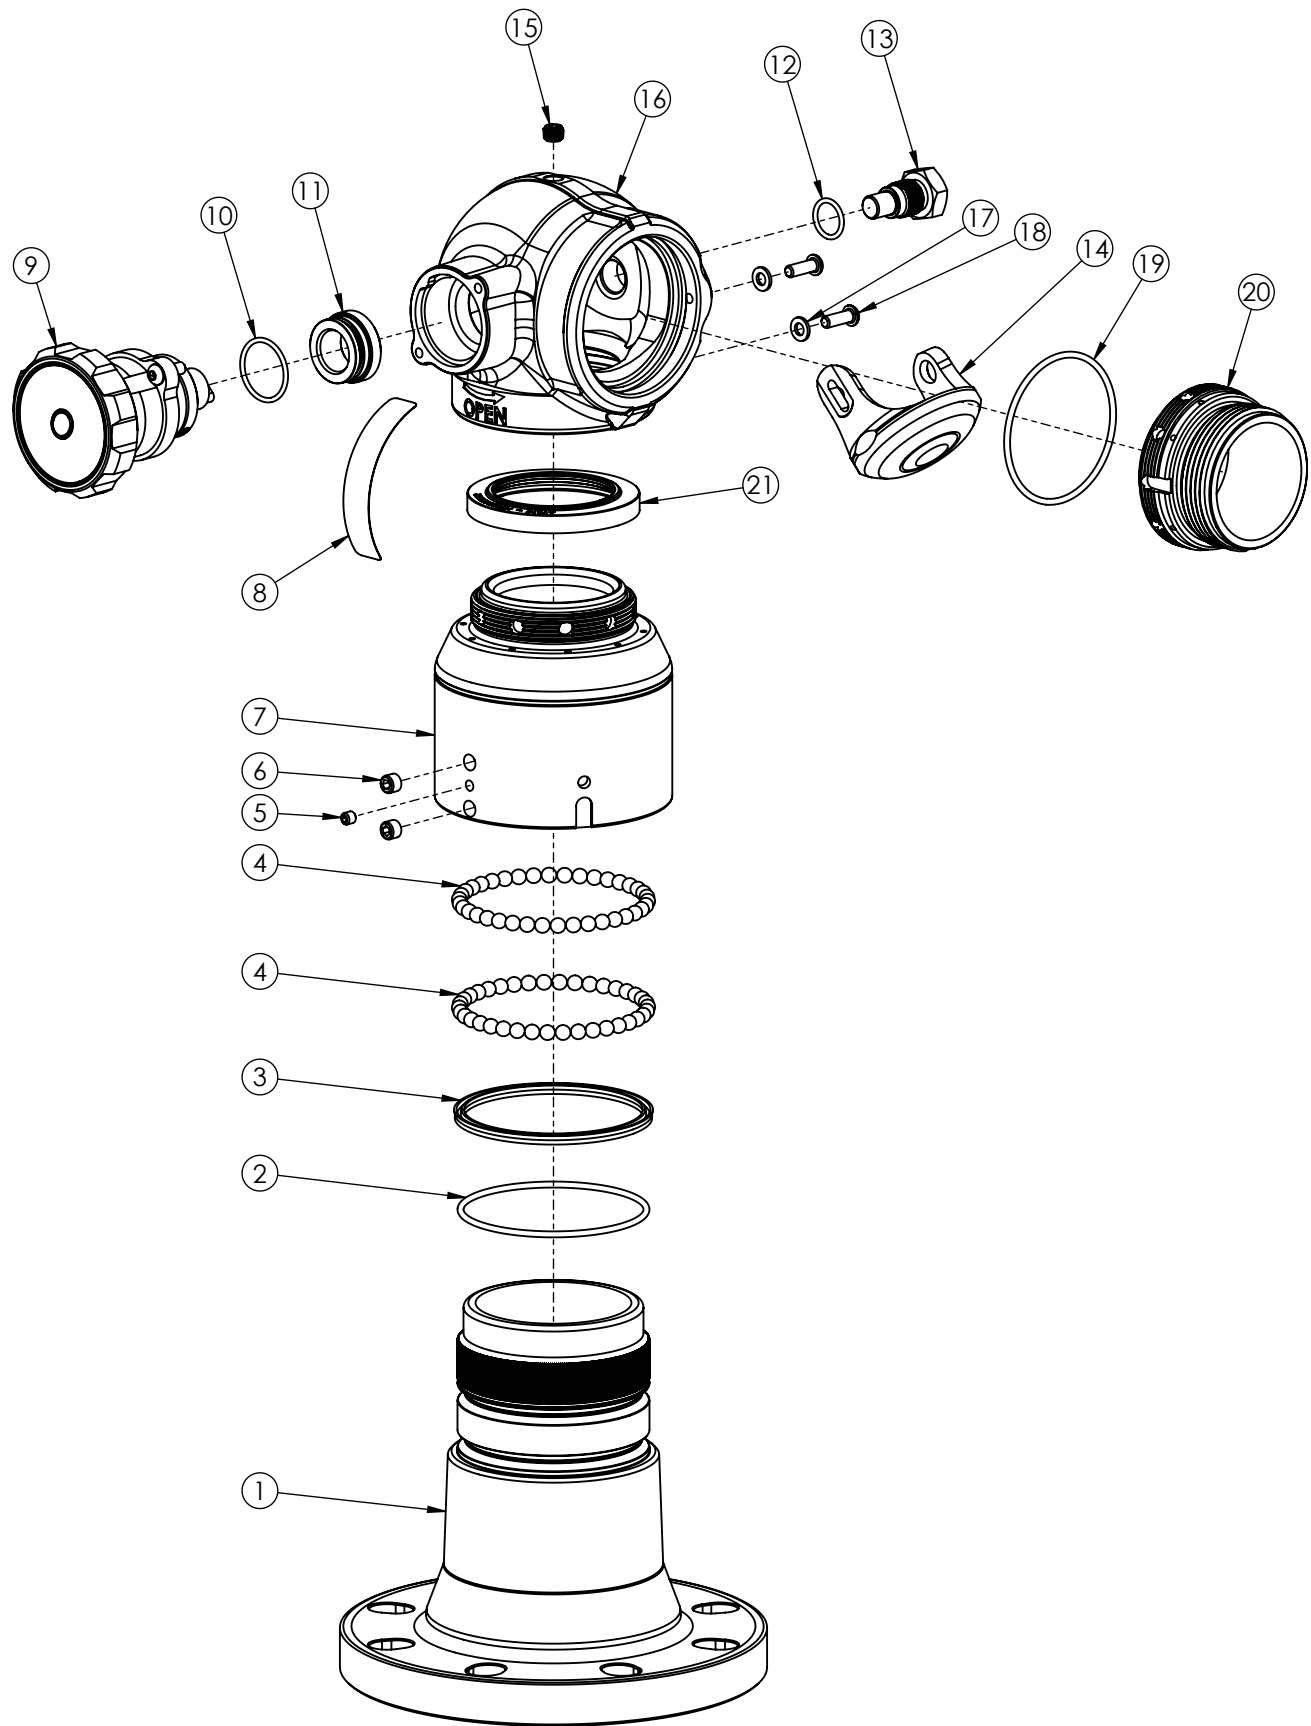

H

LXA-014

PARTS LIST: SWIVELING STANDPIPE
MAINTENANCE AND SERVICE

SHEET: 1 of 2
REV: 0
DATE: 9/29/22

TASK FORCE TIPS, LLC.
3701 INNOVATION WAY
VALPARAISO, IN 46383 USA
(219)462-6161

A
B
C
D
E
F
G
H

ITEM NO.	PART NUMBER	DESCRIPTION	QTY.
1	X414-4ASA	4" ANSI/DN100 PN16 XF	1
2	VO-240	O-RING 240	1
3	X125	CUP SEAL	1
4	VB.312	5/16" STAINLESS BALL	76
5	VT25-28SS250	1/4-28 X 1/4 SOCKET SET SCREW CUP POINT	1
6	VT37-24SS312	3/8-24 X 5/16 SOCKET SET SCREW CUP POINT	2
7	AY363	ADAPTER HSBGF-XF X 3.0" BSPM	1
8	AY305	SERIAL NUMBER LABEL A-SERIES 300 PSI MAX	1
9	AY975R-90	SLOW CLOSE SUBASSY 90 DEG RIGHT-HAND	1
10	VO-123	O-RING 123	1
11	AY351	INNER BUSHING	1
12	VO-115	O-RING 115	1
13	AY353	LOWER TRUNNION	1
14	AY310	HALF BALL	1
15	VFSP1M-SS	1/8"NPT PLUG - HEX SOCKET	1
16	AY308LSC	2.5" GATED ELBOW LEFT-HAND BODY	1
17	VW500X265-63	WASHER	2
18	VT25-20BH750	1/4-20 X 3/4 BUTTON HEAD CAP SCREW	2
19	VO-234	O-RING 234	1
20	AY360*	SIDE B MALE ADAPTER 2 1/2	1
21	AY315	VALVE SEAT 2.5" I.D.	1

LXA-014

PARTS LIST: SWIVELING STANDPIPE
MAINTENANCE AND SERVICE

SHEET: 2 of 2
REV: 0
DATE: 9/29/22

TASK FORCE TIPS, LLC.
3701 INNOVATION WAY
VALPARAISO, IN 46383 USA
(219)462-6161