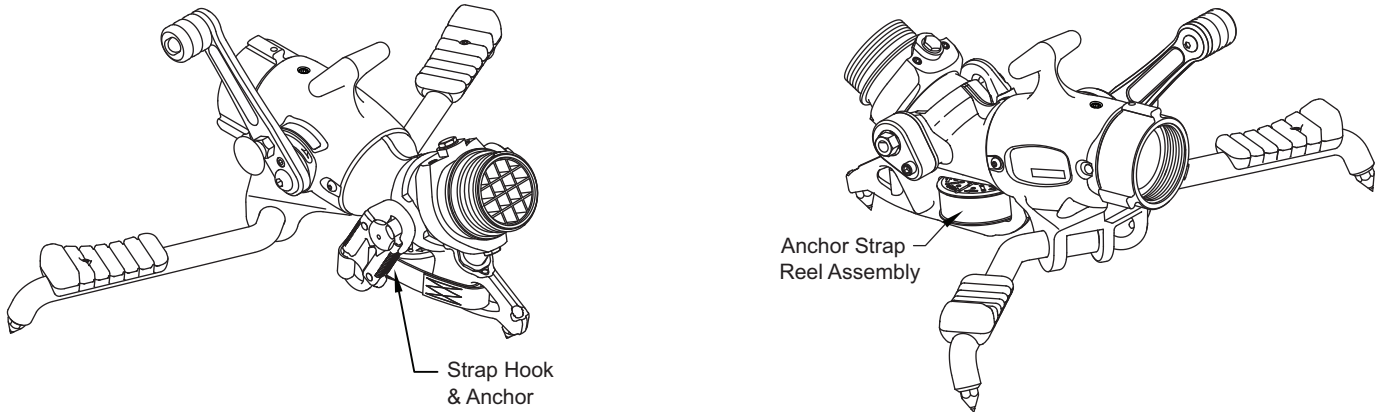

PRODUCT BULLETIN

BlitzForce™ Tie-Off Strap

A design change has been made to the BlitzForce Portable Monitor.

The BlitzForce Portable Monitor is now equipped with an integrated tie-off strap and storage bag, replacing the previous take-up reel design.

PREVIOUS STRAP CONFIGURATION FROM 3/2012 THROUGH 2/2021

REVISED STRAP CONFIGURATION EFFECTIVE AFTER 2/2021

Features and Benefits	
Integrated Storage Bag	Compact Storage
	Ease of Deployment
	Stays with the Monitor
	Heavy Duty Metal Hardware
	Tear Resistant Nylon Construction
New Design	Operation Consistent with Other TFT Portable Monitors
Tethered Strap	Stays with the Monitor