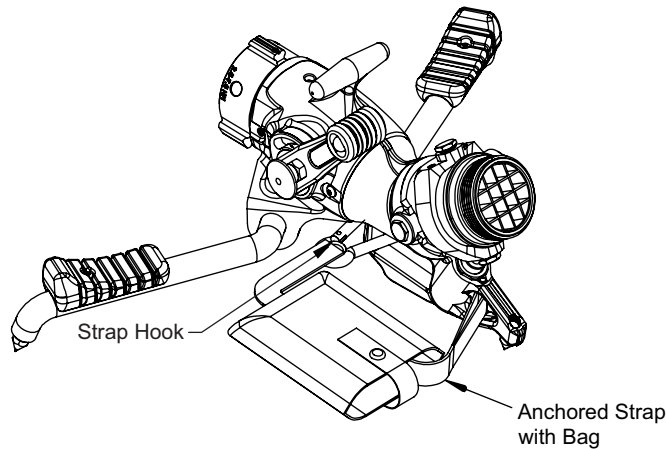

PRODUCT BULLETIN

BlitzForce™ Tie-Off Strap

A design change has been made to the BlitzForce Portable Monitor.

The BlitzForce Portable Monitor is now equipped with an integrated tie-off strap and storage bag, replacing the previous take-up reel design.

PREVIOUS STRAP CONFIGURATION FROM 3/2012 THROUGH 2/2021

REVISED STRAP CONFIGURATION EFFECTIVE AFTER 2/2021

Features and Benefits	
Integrated Storage Bag	Compact Storage
	Ease of Deployment
	Stays with the Monitor
	Heavy Duty Metal Hardware
	Tear Resistant Nylon Construction
New Design	Operation Consistent with Other TFT Portable Monitors
Tethered Strap	Stays with the Monitor