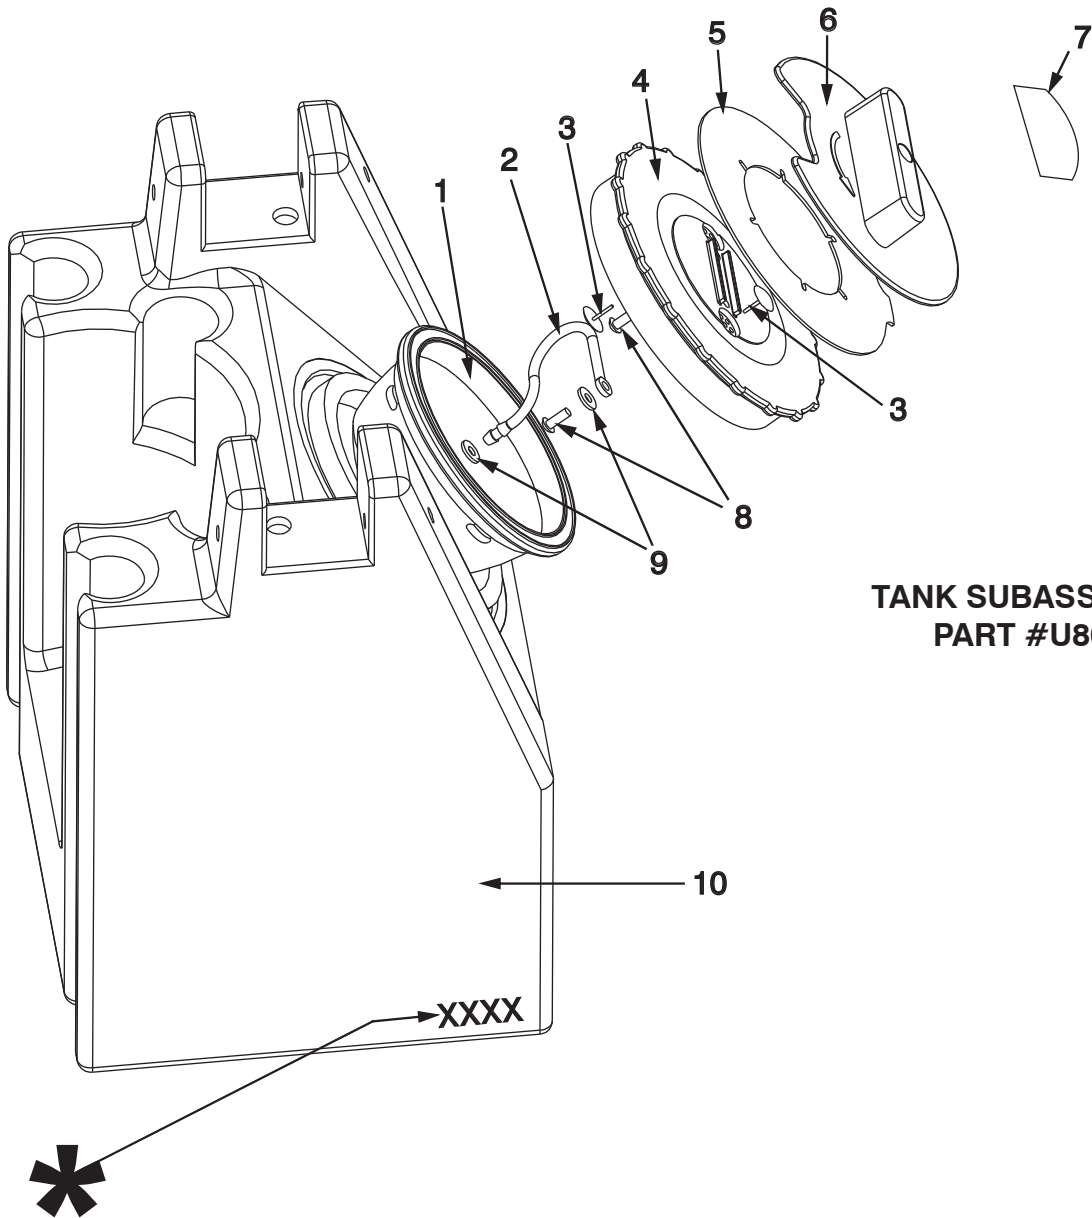

10.0 DRAWINGS & PARTS LIST (continued)

**TANK SUBASSEMBLY
PART #U805***

- UL503 - TANK GRAPHIC-ENGLISH
- UL503-F TANK GRAPHIC-FRENCH
- UL503-G TANK GRAPHIC-GERMAN
- UL503-I TANK GRAPHIC-ITALIAN
- UL503-J TANK GRAPHIC-JAPANESE
- UL503-M TANK GRAPHIC-METRIC
- UL503-P TANK GRAPHIC-PORTUGUESE
- UL503-R TANK GRAPHIC-RUSSIAN
- UL503-S TANK GRAPHIC-SPANISH

#	DESCRIPTION	QTY	PART #
1	Filter Screen	1	U165
2	Filport Leash	1	U166
3	Valve Umbrella	2	VM4290
4	Screen On Lid	1	U170
5	Contents Wheel	1	UL501
6	Fill Port Handle	1	U161
7	Name Label	1	UL521
8	10-16 x 5/8 SS Screw	2	VT10-16PH625
9	SS Washers	3	VW500X203-60
10	Tank	1	U100*

*Specify Language using identification number on tank graphic