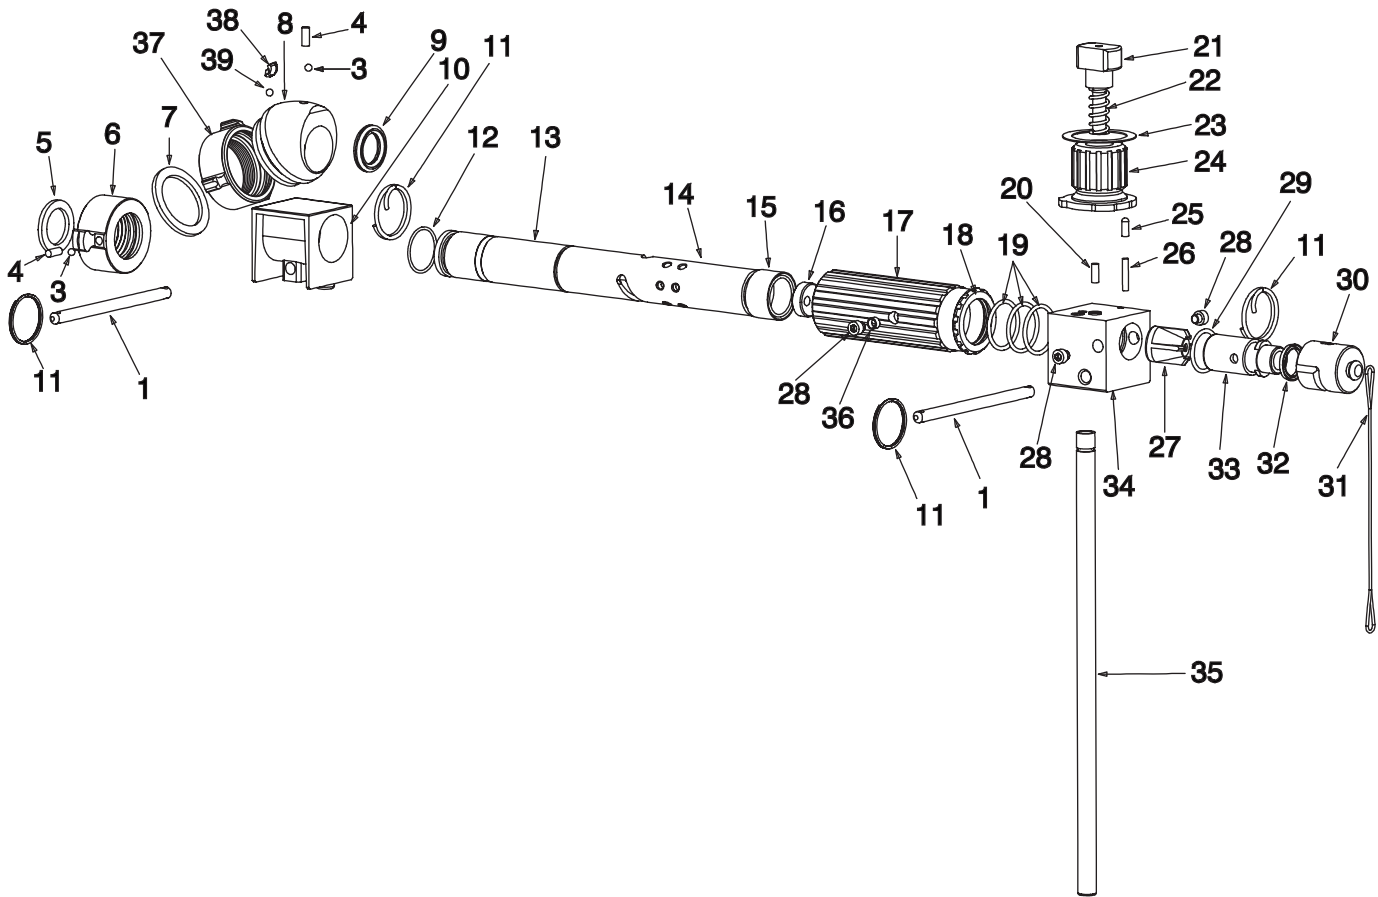

## 10.0 DRAWINGS & PARTS LIST

| #  | DESCRIPTION            | QTY | PART #       |
|----|------------------------|-----|--------------|
| 1  | Pull Pin               | 2   | U180         |
| 3  | 3/16 SS Balls          | 21  | V2120        |
| 4  | 1/4-28 x 1/2 Set Screw | 1   | VT25-28SS500 |
| 5  | 1.0 Hose Gasket        | 1   | V3040        |
| 6  | 1.0 Coupling*          | 1   | U260*        |
| 7  | 1.5 Hose Gasket        | 1   | V3130        |
| 8  | Angled Swivel          | 1   | U265         |
| 9  | Quad Seal              | 1   | VOQ-4316     |
| 10 | Rear Block             | 1   | U270         |
| 11 | Circle Cotter          | 4   | U182         |
| 12 | 024 O-Ring             | 1   | VO-024       |
| 13 | Handle                 | 1   | U240         |
| 14 | Flow Label             | 1   | UL500        |
| 15 | 022 O-Ring             | 1   | VO-022       |
| 16 | Handle Plug            | 1   | U241         |
| 17 | Valve                  | 1   | U250         |
| 18 | Valve Pointer Label    | 1   | UL504        |
| 19 | 124 O-Ring             | 3   | VO-124       |
| 20 | 1/4-20x3/4 Stud        | 1   | U223         |