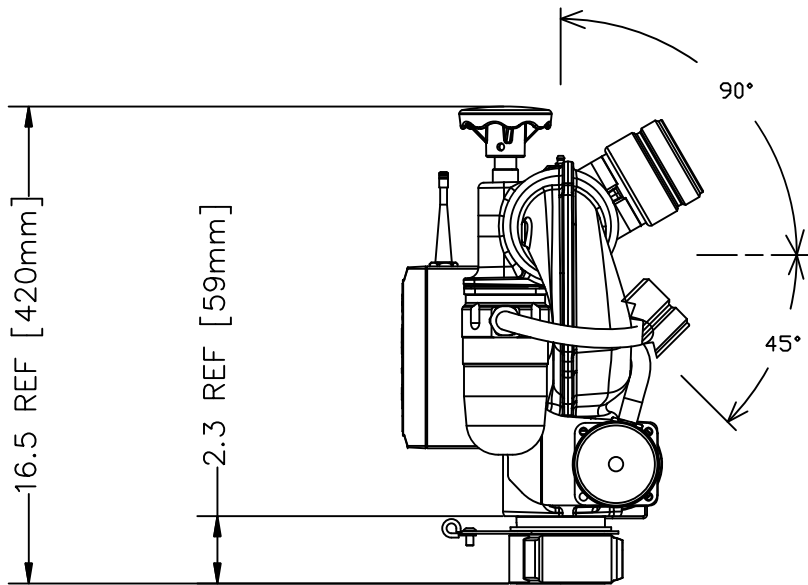

8.2 REF [208mm]

185° LEFT

185° RIGHT

16.5 REF [420mm]

2.3 REF [59mm]

90°

45°

**TASK FORCE TIPS, INC.**  
 2800 E. EVANS AVE.  
 VALPARAISO, IN 46383  
 219-462-6161

REV	DATE	INITIALS

SCALE: 1/7x

PRINT DRAWN

4/19/07 CPD

PRINT APPROVED

DESIGN ENGINEER

Dave Kolacz

DIMENSIONS IN 'INCHES' UNLESS SPECIFIED OTHERWISE

FILE: Y/FIN&SUB/Y2-E11A

F04-0052-01 REV. 00

PART NUMBER: Y2-E11A

SHEET  
1 OF 1

DESCRIPTION: TORNADO RC 2 1/2"NH FEMALE INLET

EXTRA DESC: 2 1/2 NH MALE OUTLET