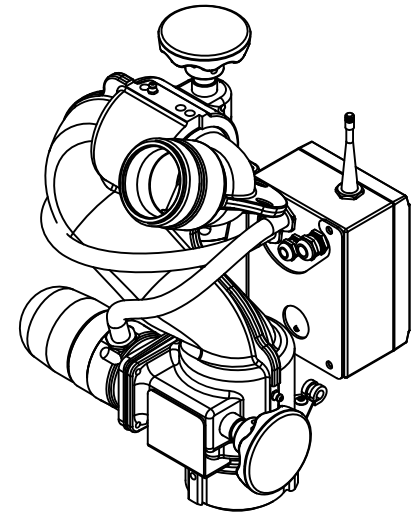

8.2 REF [208mm]

185° LEFT

185° RIGHT

16.5 REF [420mm]

2.3 REF [59mm]

90°

45°

**TASK FORCE TIPS, INC.**  
 2800 E. EVANS AVE.  
 VALPARAISO, IN 46383  
 219-462-6161

REV	DATE	INITIALS

SCALE: 1/7x

PRINT DRAWN

4/19/07 CPD

PRINT APPROVED

DESIGN ENGINEER

Dave Kolacz

DIMENSIONS IN 'INCHES' UNLESS SPECIFIED OTHERWISE

FILE: Y/FIN&SUB/Y2-E11A

F04-0052-01 REV. 00

PART NUMBER: Y2-E11A

SHEET  
1 OF 1

DESCRIPTION: TORNADO RC 2 1/2"NH FEMALE INLET

EXTRA DESC: 2 1/2 NH MALE OUTLET