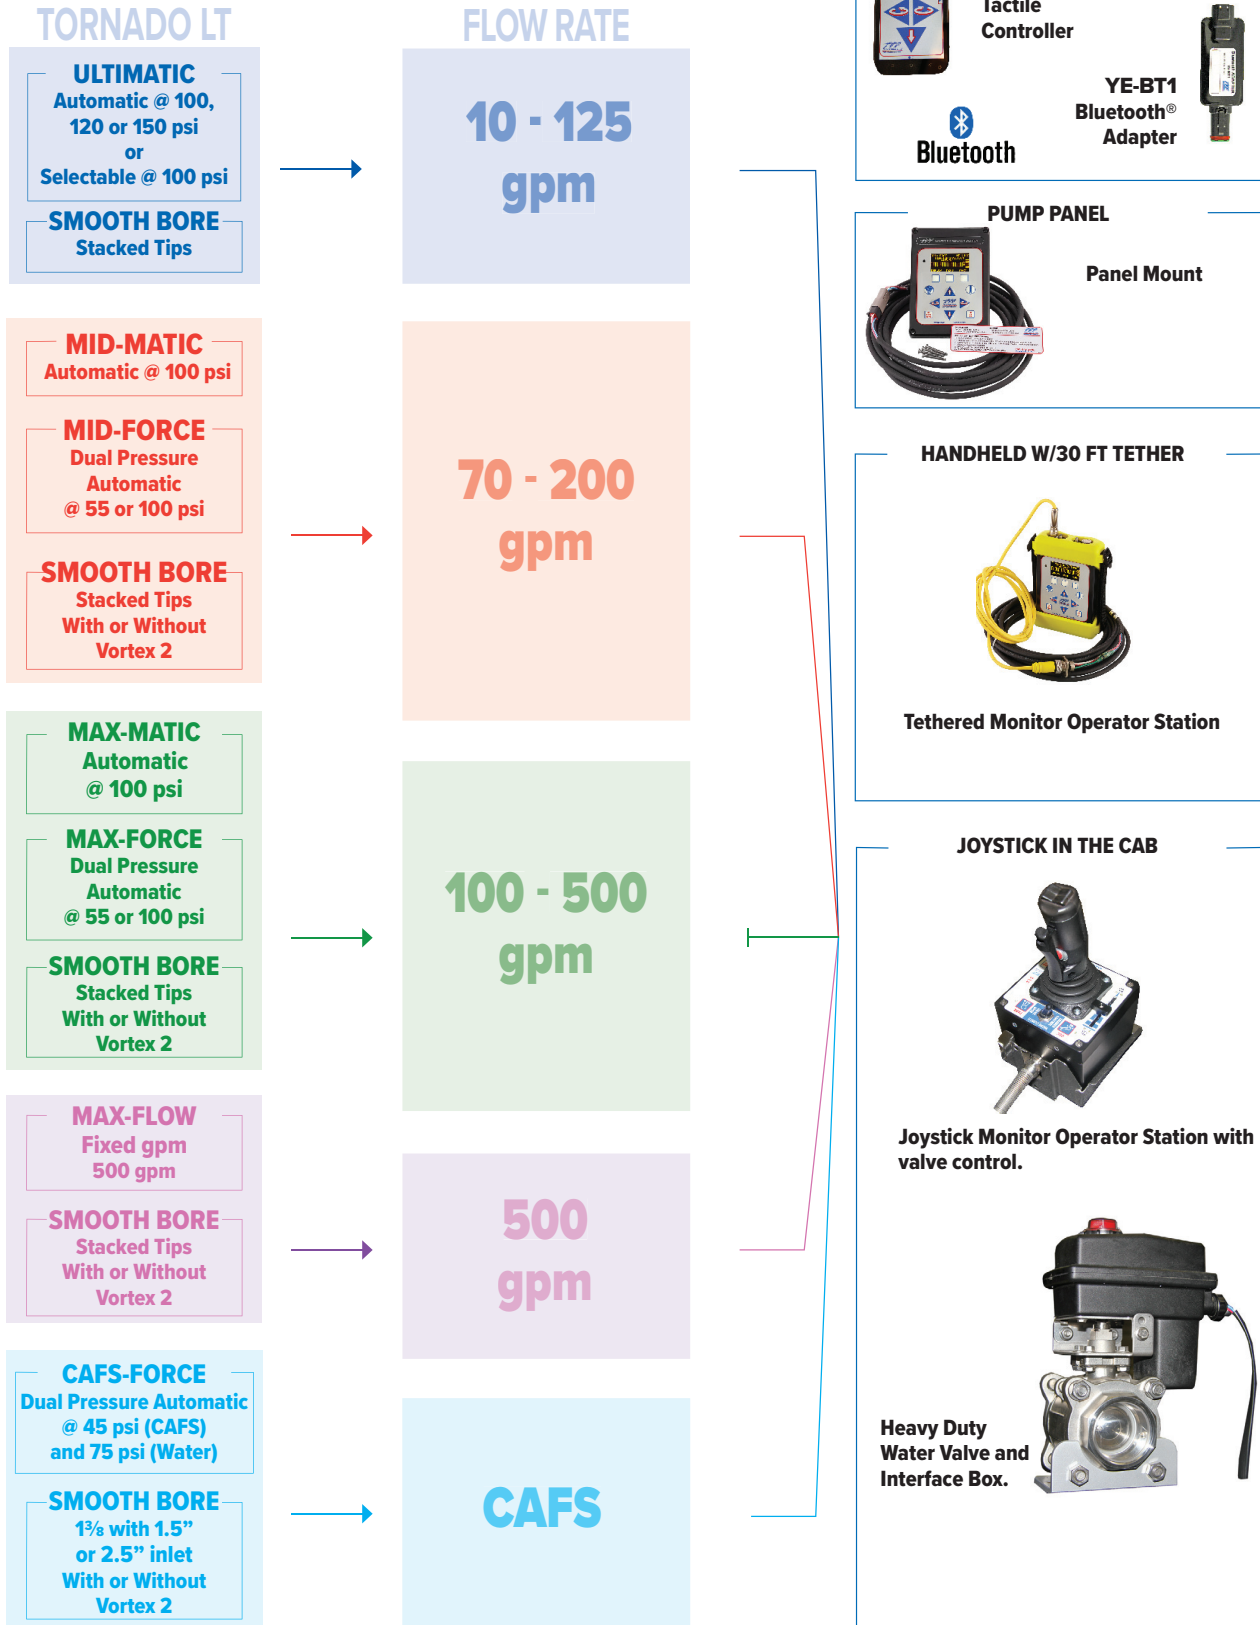

NOZZLE OPTIONS FOR THE TORNADO LT MONITOR

OEM INSTALLED PRODUCTS