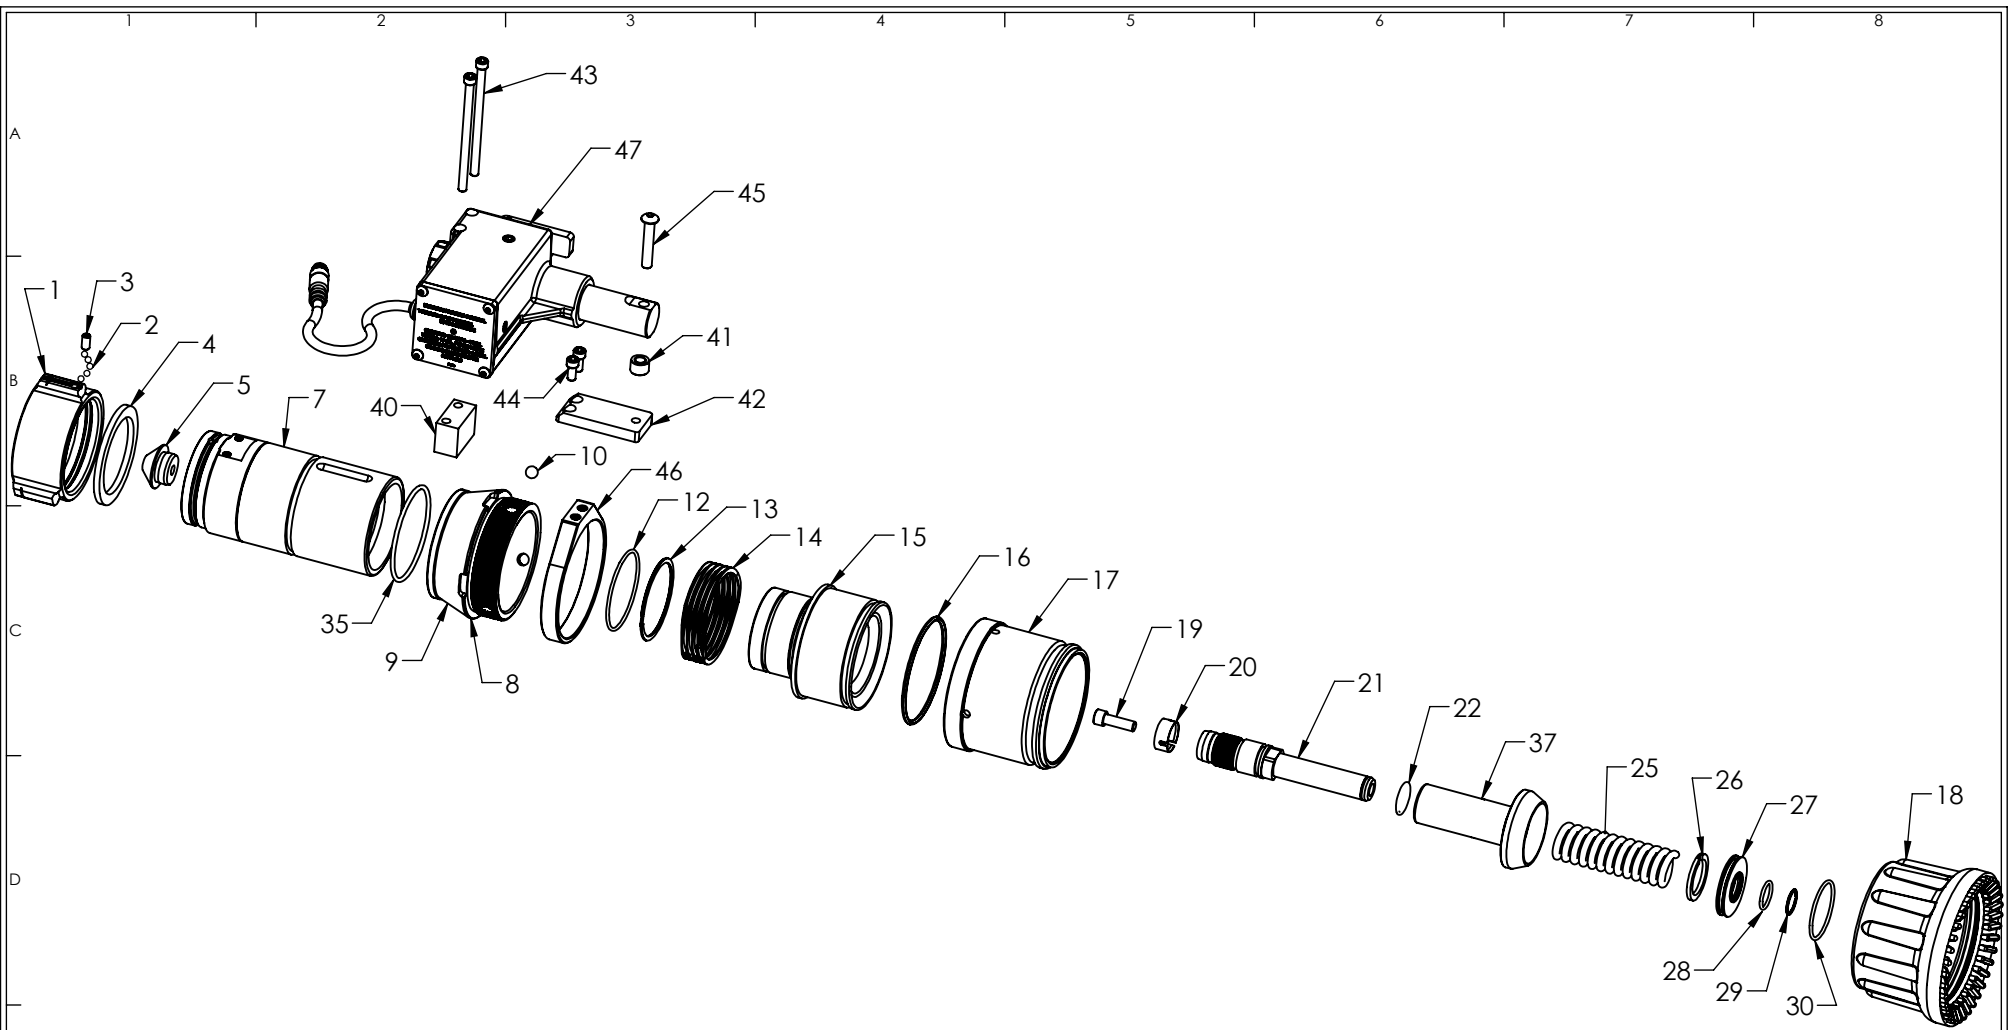

ITEM: MD-ERP-18A

SHEET 1 of 3

DESCR: MAX-MATIC ER W/PLUG 2.5"NH

EXTRA DESCR: 100-500GPM 100PSI SINGLE PRESSURE

DIMENSIONS IN INCHES [mm]

PRINT APPROVED		PRINT CHNG ENG	
2/26/14	LRS	2/21/14	CPW
SCALE: 1/3x		REV	DATE INIT
 TASK FORCE TIPS, INC. 3701 INNOVATION WAY VALPARAISO, IN 46383 USA (219)462-6161		1	2/21/14 CPW
		PRINT DRAWN	
		01/11/2005	DEK
		DESIGN ENGINEER	
		David Kim	

ITEM: MD-ERP-18A

SHEET
2 of 3

DESCR: MAX-MATIC ER W/PLUG 2.5"NH

EXTRA DESCR: 100-500GPM 100PSI SINGLE PRESSURE

TFT_APRLIST.SLDDRT

#	Description	Qty	Part Number
1	COUPLING 2.5"NH	1	M307N*
2	3/16" SS BALL	48	V2120
3	1/4-28 X 1/2 SET SCREW	1	VT25-28SS500
4	GASKET	1	V3190
5	TIP ONLY PLUG	1	MD591
7	FIN CAN/BARREL	1	MD545
8	SHAPER GUIDE	1	MD510
9	NAME LABEL - BLUE MAX-MATIC TFT 100PSI	1	MD746
10	3/8" TORLON BALL	1	VB375TO
12	O-RING-143	1	VO-143
13	SMALLEY RING	1	VR4240
14	FLUSH WAVE SPRING	1	MD785
15	BARREL CONE	1	MD520
16	O-RING-236	1	VO-236
17	SHAPER	1	MD500
18	BUMPER	1	Z700
19	5/16-18 X 1 CAP SCREW	1	VT31-18SH1.0
20	LOCKING SLEEVE	1	MD571
21	SHAFT	1	MD570
22	O-RING-118	1	VO-118
25	CONTROL SPRING 100 PSI	1	MD760
26	'C' SPACER .120	1	MD565
27	SUBBAFFLE 100PSI 7BAR	1	MD562
28	O-RING-116	1	VO-116
29	SMALLEY RING	1	VR4245
30	O-RING-132	1	VO-132
35	O-RING-233	1	VO-233
37	BAFFLE SINGLE PRESSURE	1	MD563
40	MOTOR SPACER	1	MD057
41	ER SPACER	1	MD512
42	ER CONNECTING PLATE	1	MD514
43	1/4-20 X 4 SOCKET HEAD CAP SCREW	2	VT25-20SH4.0
44	1/4-20 X 1/2 SOCKET HEAD CAP SCREW	2	VT25-20SH500
45	5/16-18 X 1-3/4 BUTTON HEAD SOCKET SCREW	1	VT31-18BH1.7
46	ER SPACER RING	1	MD517
47	ACTUATOR W/PLUG - MAX SERIES 12-24VDC	1	MD945

DIMENSIONS IN INCHES [mm]			
PRINT APPROVED		PRINT CHNG ENG	
2/26/14	LRS	2/21/14	CPW
SCALE: 1/3x		REV	DATE INIT
		1	2/21/14 CPW
		PRINT DRAWN	
TASK FORCE TIPS, INC. 3701 INNOVATION WAY VALPARAISO, IN 46383 USA (219)462-6161		01/11/2005	DEK
		DESIGN ENGINEER	
		David Kim	

ITEM: MD-ERP-18A

SHEET
3 of 3

DESCR: MAX-MATIC ER W/PLUG 2.5"NH

EXTRA DESCR: 100-500GPM 100PSI SINGLE PRESSURE