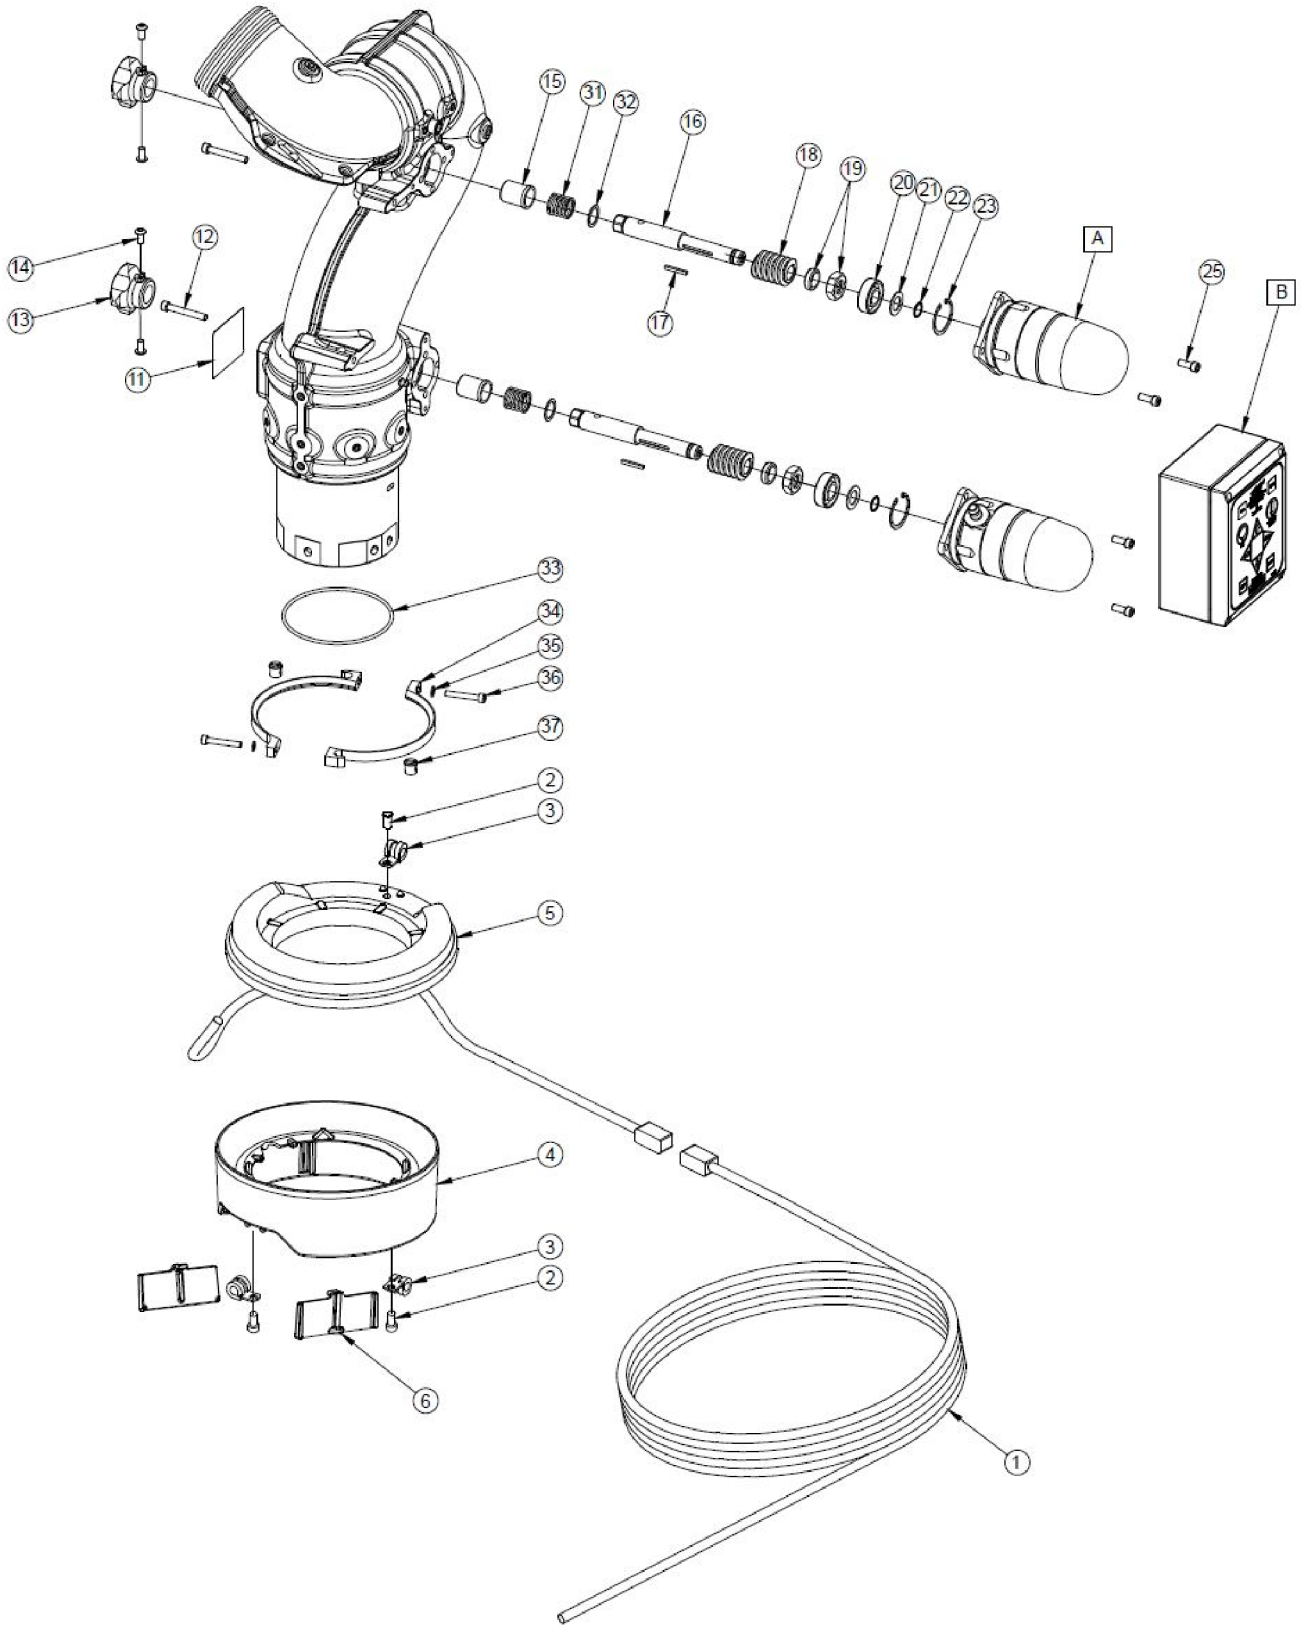

1 2 3 4 5 6

A

B

C

D

E

F

G

H

LXY-001

PARTS LIST: TYPHOON

SERVICE AND MAINTENANCE

SHEET:
3 of 7

REV: 0

DATE: 7/16/20

TASK FORCE TIPS, LLC.
3701 INNOVATION WAY
VALPARAISO, IN 46383 USA
(219)462-6161

A
B
C
D
E
F
G
H

#	DESCRIPTION	QTY	PART #
1	CABLE - POWER & COMM.	30'	Y5200
2	1/4-20 X 1/2 BUTTON HEAD SCREW	3	VT25-20BH500
3	CLAMP	3	Y4655
4	LOWER WIRE SKIRT	1	Y4660
5	UPPER WIRE SKIRT	1	Y4650
6	WIRE SKIRT RETAINER	2	Y4661
11	NAME LABEL	1	Y3122
12	1/4-28 X 1-3/4 SOCKET HEAD SCREW	2	VT25-28SH1.7
13	OVERRIDE KNOB	2	Y3165
14	1/4-20 X 1/2 BUTTON HEAD SCREW	4	VT25-20BH500
15	HEADED BUSHING	2	Y4141
16	DRIVE SHAFT	2	Y4163
17	KEY	2	X225
18	12 DP WORM	2	X220
19	MALE THREADED BUSHING	2	Y2175
	FEMALE THREADED BUSHING	2	Y2176
20	BEARING	2	VM4252
21	WASHER	2	VW97X595-048
22	SMALLEY RING	2	VR4365
23	SNAP RING	2	VR4220
B	MOTOR ENCLOSURE SUBASSEMBLY	2	SEE SECTION 10.5
25	1/4-28 X 5/8 SOCKET HEAD SCREW	4	VT25-28SH625
A	CONTROL BOX SUBASSEMBLY	1	SEE SECTION 10.4
31	SHAFT SPRING	2	Y4159
32	WASHER	2	VW1.0X759-04
33	VO-RING-244 RPF-INLET	1	VO-244
	VO-RING-236 RLF-INLET		VO-236
34	4" MONITOR BASE CLAMP	2	Y4435
	3" MONITOR BASE CLAMP		Y4436
35	WASHER	2	VW360X200-04
36	10-24 X 1 1/4 SOCKET HEAD SCREW	2	VT10-24SH1.2
37	CYLINDER NUT	2	Y4437

LXY-001

PARTS LIST: TYPHOON

SERVICE AND MAINTENANCE

SHEET:
4 of 7

REV:0

DATE: 7/16/20

TASK FORCE TIPS, LLC.
3701 INNOVATION WAY
VALPARAISO, IN 46383 USA
(219)462-6161