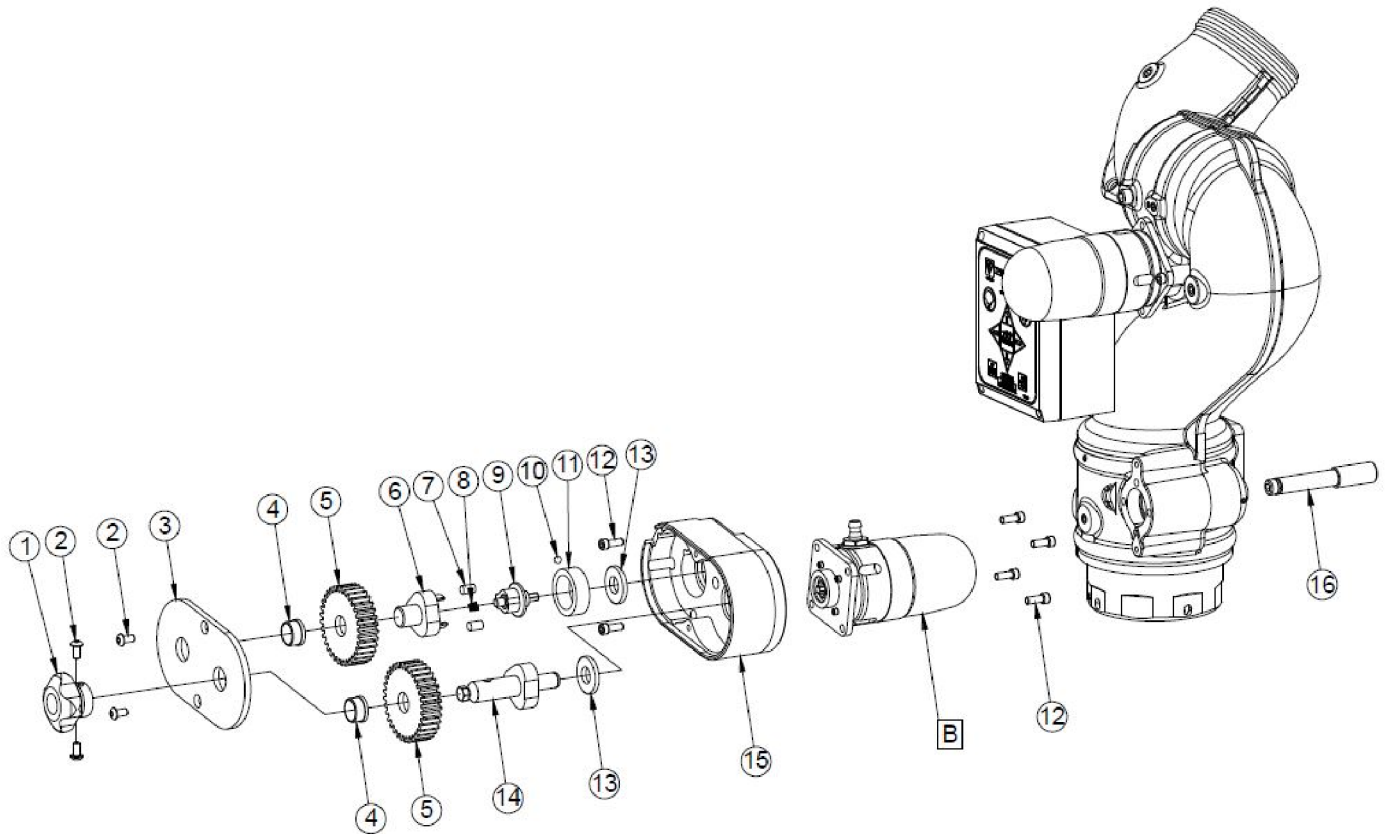

#	DESCRIPTION	QTY	PART #
1	OVERRIDE KNOB	1	Y3165
2	1/4-20 X 1/2 BUTTON HEAD SCREW	4	VT25-20BH500
3	GEARBOX COVER	1	Y4262
4	SHORT HEADED BUSHING	2	XGE634
5	GEAR	2	Y4261
6	DRIVING SHAFT	1	Y4265
7	DOWEL PIN	2	VP312X.50
8	ANTI-BACK-DRIVE SPRING	1	Y4266
9	DRIVEN SHAFT	1	Y4263
10	1/4" SS BALL	1	V2125
11	FLOATING RING	1	AY352
12	1/4-28 X 5/8 SOCKET HEAD SCREW	6	VT25-28SH625
13	BUSHING	2	XGE637
14	DRIVE SHAFT	1	Y4264
15	GEARBOX	1	Y4260
16	DRIVE SHAFT	1	Y4267
B	MOTOR ENCLOSURE SUBASSEMBLY	1	SEE SECTION 10.5