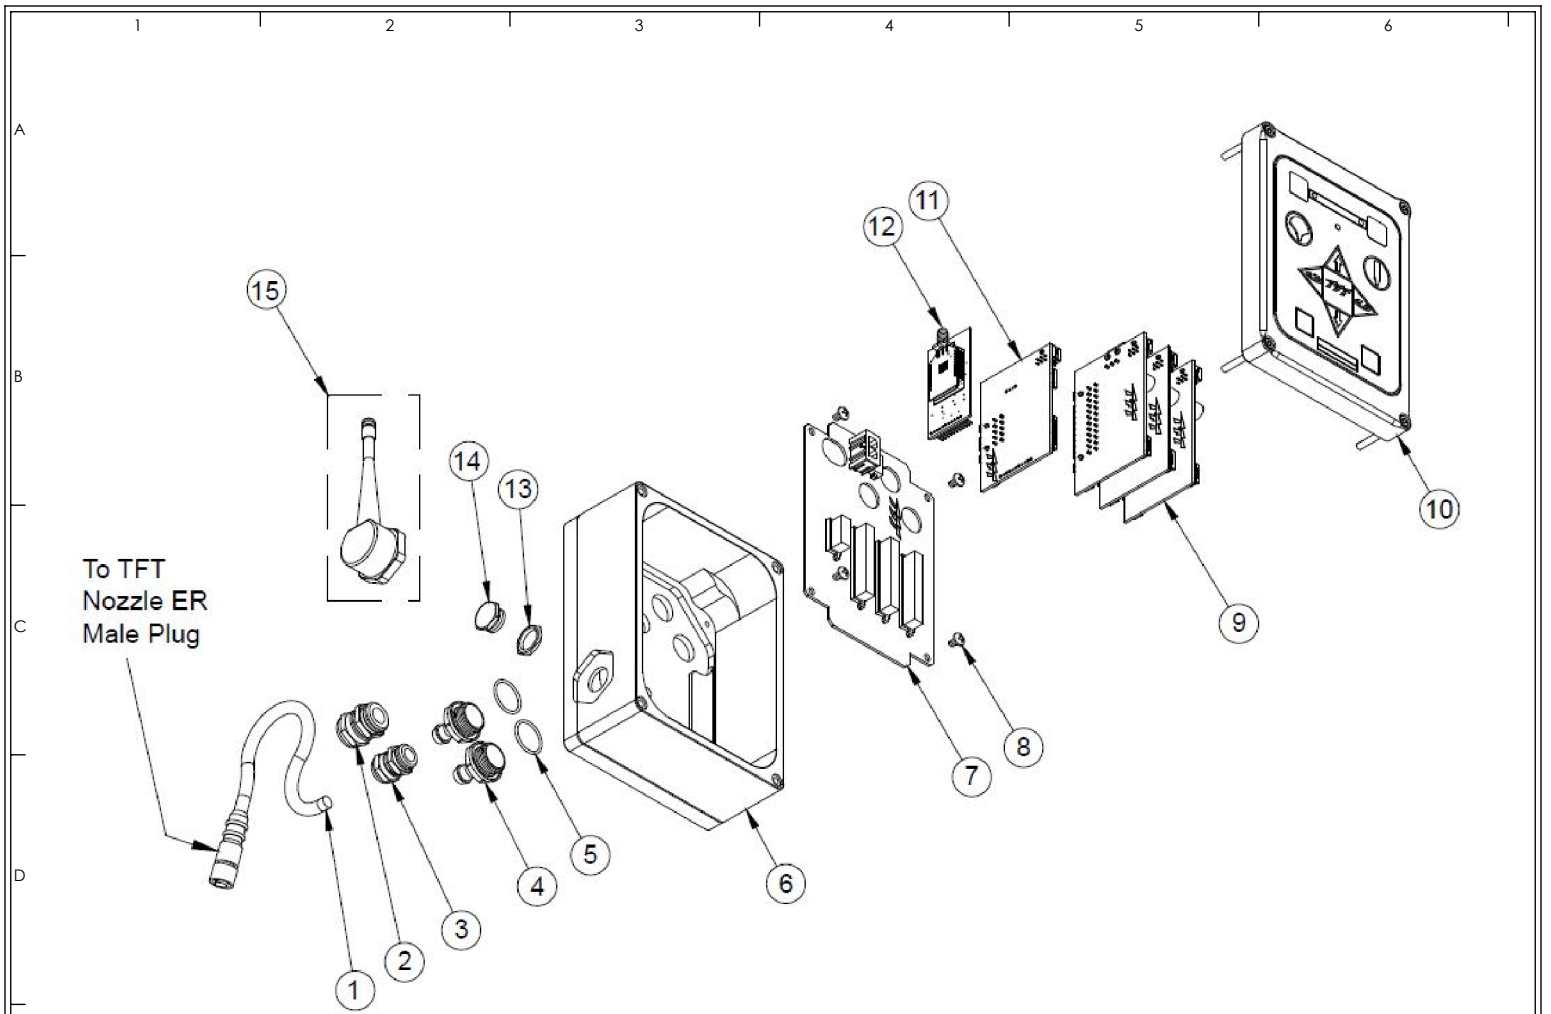

#	DESCRIPTION	QTY	PART #
1	CABLE - POWER & COMM.	30'	Y5200
2	1/4-20 X 1/2 BUTTON HEAD SCREW	3	VT25-20BH500
3	CLAMP	3	Y4655
4	LOWER WIRE SKIRT	1	Y4660
5	UPPER WIRE SKIRT	1	Y4650
6	WIRE SKIRT RETAINER	2	Y4661
11	NAME LABEL	1	Y3122
12	1/4-28 X 1-3/4 SOCKET HEAD SCREW	2	VT25-28SH1.7
13	OVERRIDE KNOB	2	Y3165
14	1/4-20 X 1/2 BUTTON HEAD SCREW	4	VT25-20BH500
15	HEADED BUSHING	2	Y4141
16	DRIVE SHAFT	2	Y4163
17	KEY	2	X225
18	12 DP WORM	2	X220
19	MALE THREADED BUSHING	2	Y2175
	FEMALE THREADED BUSHING	2	Y2176
20	BEARING	2	VM4252
21	WASHER	2	VW97X595-048
22	SMALLEY RING	2	VR4365
23	SNAP RING	2	VR4220
B	MOTOR ENCLOSURE SUBASSEMBLY	2	SEE SECTION 10.5
25	1/4-28 X 5/8 SOCKET HEAD SCREW	4	VT25-28SH625
A	CONTROL BOX SUBASSEMBLY	1	SEE SECTION 10.4
31	SHAFT SPRING	2	Y4159
32	WASHER	2	VW1.0X759-04
33	VO-RING-244 RPF-INLET	1	VO-244
	VO-RING-236 RLF-INLET		VO-236
34	4" MONITOR BASE CLAMP	2	Y4435
	3" MONITOR BASE CLAMP		Y4436
35	WASHER	2	VW360X200-04
36	10-24 X 1 1/4 SOCKET HEAD SCREW	2	VT10-24SH1.2
37	CYLINDER NUT	2	Y4437

INDEX	DESCRIPTION	QTY	PART #
1	CABLE - 6 POLE FEMALE PLUG	21" or 28" TOTAL LENGTH USED	Y5475
	FOR TYPHOON RC NOZZLE CONNECTION	16" or 23" EXPOSED CABLE (NOT INCLUDING PLUG)	
2	PG11 STRAIN RELIEF	1	Y5205A
3	PG9 STRAIN RELIEF	1	Y5245A
4	CONDUIT FITTING	2	Y5213
5	O-RING-018	2	VO-018
6	ENCLOSURE BOX	1	Y5116B
7	MAIN BOARD	1	Y5105
8	M4-0.7 X 6MM PHILLIPS HEAD SCREW	4	VTM4-0.7PH6
9	MOTOR CONTROL BOARD	3	Y5100
10	MONITOR CONTROL BOX SHELL - SUBASSEMBLY	1	Y5801-LID
11	COMMUNICATION BOARD	1	Y5110-B
*12	RADIO + ADAPTER XBEE TO XSTREAM 900 MHZ RADIO	1	Y5891
	RADIO + ADAPTER XBEE TO XSTREAM 2.4 GHZ RADIO		Y5893
13	PG9 LOCKNUT	1	Y5246
14	PG9 HEX PLUG	1	Y5248
*15	900/920 MHZ ANTENNA W/FITTING & CONN. SUBASSY.	1	Y5897
	2.4 GHZ ANTENNA ADAPTER W/CONN. SUBASSY.		Y5898