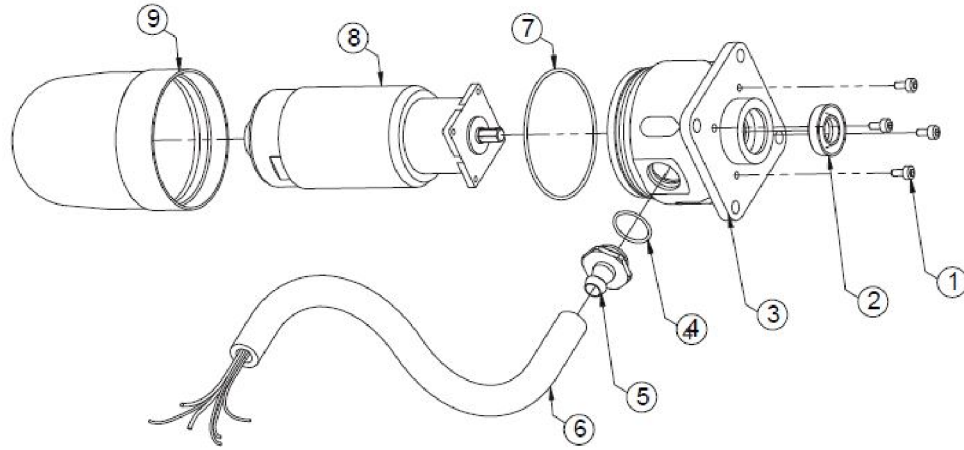

INDEX	DESCRIPTION	QTY	PART #
1	CABLE - 6 POLE FEMALE PLUG	21" or 28" TOTAL LENGTH USED	Y5475
	FOR TYPHOON RC NOZZLE CONNECTION	16" or 23" EXPOSED CABLE (NOT INCLUDING PLUG)	
2	PG11 STRAIN RELIEF	1	Y5205A
3	PG9 STRAIN RELIEF	1	Y5245A
4	CONDUIT FITTING	2	Y5213
5	O-RING-018	2	VO-018
6	ENCLOSURE BOX	1	Y5116B
7	MAIN BOARD	1	Y5105
8	M4-0.7 X 6MM PHILLIPS HEAD SCREW	4	VTM4-0.7PH6
9	MOTOR CONTROL BOARD	3	Y5100
10	MONITOR CONTROL BOX SHELL - SUBASSEMBLY	1	Y5801-LID
11	COMMUNICATION BOARD	1	Y5110-B
*12	RADIO + ADAPTER XBEE TO XSTREAM 900 MHZ RADIO	1	Y5891
	RADIO + ADAPTER XBEE TO XSTREAM 2.4 GHZ RADIO		Y5893
13	PG9 LOCKNUT	1	Y5246
14	PG9 HEX PLUG	1	Y5248
*15	900/920 MHZ ANTENNA W/FITTING & CONN. SUBASSY.	1	Y5897
	2.4 GHZ ANTENNA ADAPTER W/CONN. SUBASSY.		Y5898

#	DESCRIPTION	QTY	PART #
1	6-32 x 5/16 LONG SHCS WITH HEAD SEAL	4	VT06S32SH312
2	CUP SEAL 1.0625 x .5625 x 1/4	1	Y4620
3	MOTOR SOCKET, ANGLED FITTING	1	Y4617
4	O-RING-018, 3/4 ID 1/16 CS	1	VO-018
5	CONDUIT FITTING	1	Y5213
6	HOSE - 3/8" ID PUSH-LOK	1	Y5250
7	O-RING-038, 2-5/5 ID 1/16 CS	1	VO-038
8	GEAR MOTOR WITH ENCODER	1	Y4611-KIT
9	ENCLOSURE	1	Y4616