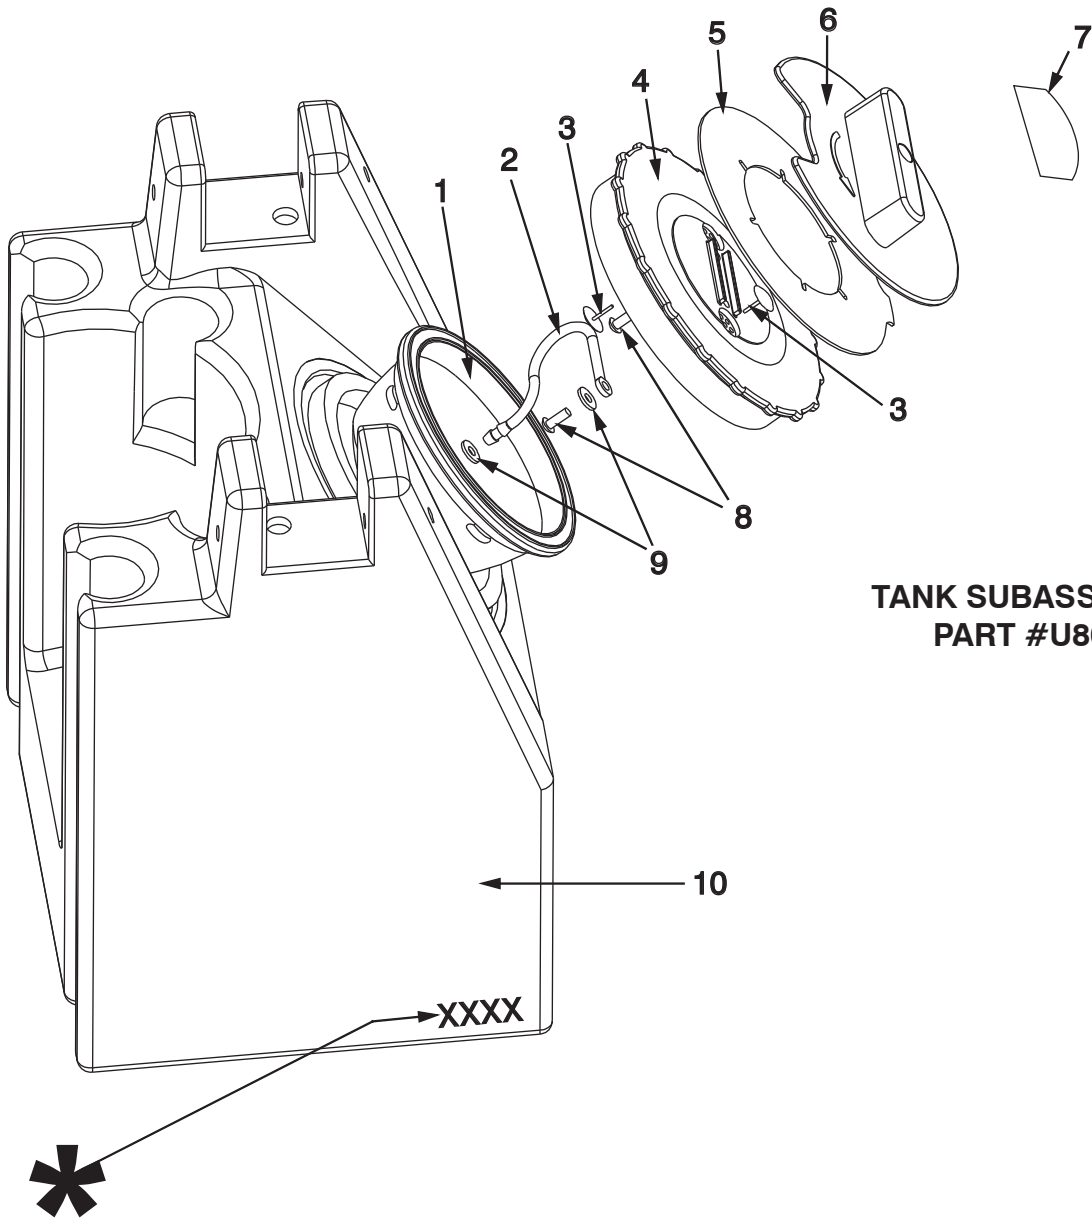

## DRAWINGS & PARTS LIST

#	DESCRIPTION	QTY	PART #
1	Pull Pin	2	U180
3	3/16 SS Balls	21	V2120
4	1/4-28 x 1/2 Set Screw	1	VT25-28SS500
5	1.0 Hose Gasket	1	V3040
6	1.0 Coupling*	1	U260*
7	1.5 Hose Gasket	1	V3130
8	Angled Swivel	1	U265
9	Quad Seal	1	VOQ-4316
10	Rear Block	1	U270
11	Circle Cotter	4	U182
12	024 O-Ring	1	VO-024
13	Handle	1	U240
14	Flow Label	1	UL500
15	022 O-Ring	1	VO-022
16	Handle Plug	1	U241
17	Valve	1	U250
18	Valve Pointer Label	1	UL504
19	124 O-Ring	3	VO-124
20	1/4-20x3/4 Stud	1	U223

#	DESCRIPTION	QTY	PART #
21	Knob Nut	1	U221
22	Knob Spring	1	U222
23	Percent Knob Label	1	UL505
24	Percentage Knob	1	U230
25	Vinyl Cap	1	VM1030
26	Spirol Pin	1	V1900
27	Rear Venturi Insert	1	U214
28	Dog Point Screw	4	H515
29	120 O-Ring	1	VO-120
30	Venturi Cap	1	U213
31	Cable Assembly	1	VM1020
32	Cup Seal	1	U212
33	Front Venturi Insert	1	U210
34	Control Block	1	U200
35	Foam Pick Up Tube	1	U202
36	Follower	2	U251
37	1.5 Coupling *	1	F10097*
38	Port Plug	1	B770
39	3/16 SS Balls	34	V2120

**DRAWINGS & PARTS LIST (continued)**

**TANK SUBASSEMBLY  
PART #U805\***

- UL503 - TANK GRAPHIC-ENGLISH
- UL503-F TANK GRAPHIC-FRENCH
- UL503-G TANK GRAPHIC-GERMAN
- UL503-I TANK GRAPHIC-ITALIAN
- UL503-J TANK GRAPHIC-JAPANESE
- UL503-M TANK GRAPHIC-METRIC
- UL503-P TANK GRAPHIC-PORTUGUESE
- UL503-R TANK GRAPHIC-RUSSIAN
- UL503-S TANK GRAPHIC-SPANISH

#	DESCRIPTION	QTY	PART #
1	Filter Screen	1	U165
2	Filport Leash	1	U166
3	Valve Umbrella	2	VM4290
4	Screen On Lid	1	U170
5	Contents Wheel	1	UL501
6	Fill Port Handle	1	U161
7	Name Label	1	UL521
8	10-16 x 5/8 SS Screw	2	VT10-16PH625
9	SS Washers	3	VW500X203-60
10	Tank	1	U100*