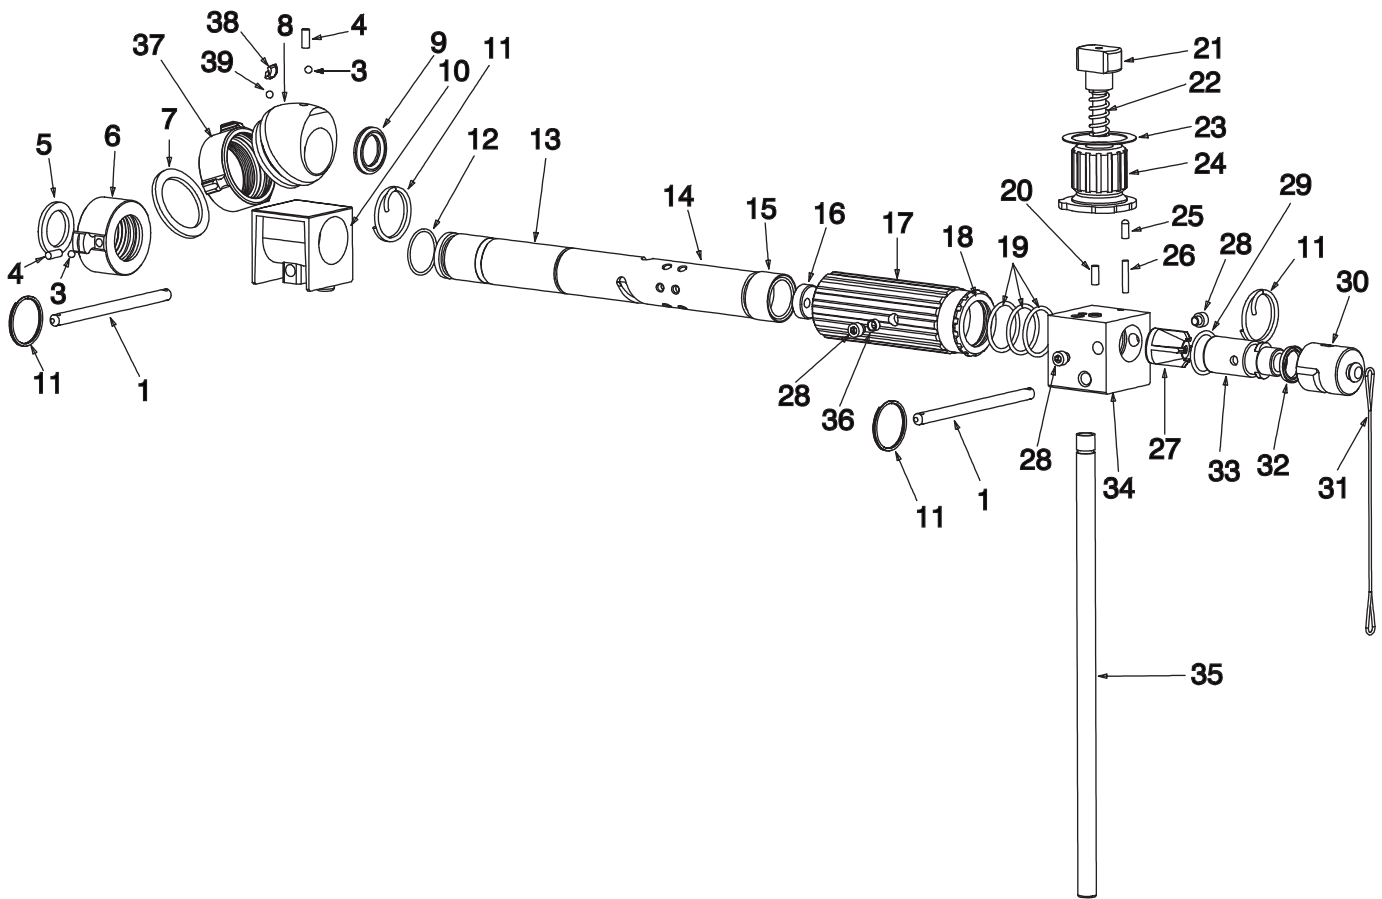

## DRAWINGS & PARTS LIST

#	DESCRIPTION	QTY	PART #
1	Pull Pin	2	U180
3	3/16 SS Balls	21	V2120
4	1/4-28 x 1/2 Set Screw	1	VT25-28SS500
5	1.0 Hose Gasket	1	V3040
6	1.0 Coupling*	1	U260*
7	1.5 Hose Gasket	1	V3130
8	Angled Swivel	1	U265
9	Quad Seal	1	VOQ-4316
10	Rear Block	1	U270
11	Circle Cotter	4	U182
12	024 O-Ring	1	VO-024
13	Handle	1	U240
14	Flow Label	1	UL500
15	022 O-Ring	1	VO-022
16	Handle Plug	1	U241
17	Valve	1	U250
18	Valve Pointer Label	1	UL504
19	124 O-Ring	3	VO-124
20	1/4-20x3/4 Stud	1	U223

#	DESCRIPTION	QTY	PART #
21	Knob Nut	1	U221
22	Knob Spring	1	U222
23	Percent Knob Label	1	UL505
24	Percentage Knob	1	U230
25	Vinyl Cap	1	VM1030
26	Spirol Pin	1	V1900
27	Rear Venturi Insert	1	U214
28	Dog Point Screw	4	H515
29	120 O-Ring	1	VO-120
30	Venturi Cap	1	U213
31	Cable Assembly	1	VM1020
32	Cup Seal	1	U212
33	Front Venturi Insert	1	U210
34	Control Block	1	U200
35	Foam Pick Up Tube	1	U202
36	Follower	2	U251
37	1.5 Coupling *	1	F10097*
38	Port Plug	1	B770
39	3/16 SS Balls	34	V2120

**DRAWINGS & PARTS LIST (continued)**

**TANK SUBASSEMBLY  
PART #U805\***

- UL503 - TANK GRAPHIC-ENGLISH
- UL503-F TANK GRAPHIC-FRENCH
- UL503-G TANK GRAPHIC-GERMAN
- UL503-I TANK GRAPHIC-ITALIAN
- UL503-J TANK GRAPHIC-JAPANESE
- UL503-M TANK GRAPHIC-METRIC
- UL503-P TANK GRAPHIC-PORTUGUESE
- UL503-R TANK GRAPHIC-RUSSIAN
- UL503-S TANK GRAPHIC-SPANISH

#	DESCRIPTION	QTY	PART #
1	Filter Screen	1	U165
2	Filport Leash	1	U166
3	Valve Umbrella	2	VM4290
4	Screen On Lid	1	U170
5	Contents Wheel	1	UL501
6	Fill Port Handle	1	U161
7	Name Label	1	UL521
8	10-16 x 5/8 SS Screw	2	VT10-16PH625
9	SS Washers	3	VW500X203-60
10	Tank	1	U100*